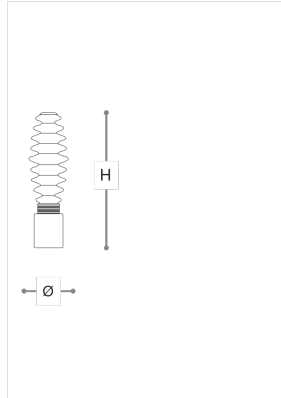

T1800/LP1 Collier

MARC SADLER

Incanto

Modular system consisting of blown glass elements in different shapes and colours, offering countless combination possibilities. Available also the wall and table lamp versions with the shapes and colours of the COLLIER elements.

WORLDWIDE

Dimensions	Light Source	Kg	Dimming	Dimming on request
Ø 12 - H 45	7,8w - 1000 lumen - CRI>80 - 3000K	4	PUSH	

NORTH AMERICA

Dimensions	Light Source	Lb	Dimming	Dimming on request
Ø 5 - H 18	7,8w - 3000K	9	PUSH	

CODE	Structure METAL	Body MARBLE	Diffuser GLASS
01800LP1 001	● AL Aluminum	● CARRARA	● DIAMOND
01800LP1 002	● AL Aluminum	● CARRARA	● TOPAZ
01800LP1 003	● AL Aluminum	● CARRARA	● AQUA MARINA
01800LP1 004	● AL Aluminum	● CARRARA	● RUBIN
01800LP1 005	● AL Aluminum	● CARRARA	● AMETHYST
01800LP1 006	● AL Aluminum	● CARRARA	● AGATA
01800LP1 007	● AL Aluminum	● CARRARA	● SMERALD
01800LP1 008	● AL Aluminum	● CARRARA	● SAPPHIRE
01800LP1 011	● AL Aluminum	● MARQUINIA	● DIAMOND
01800LP1 012	● AL Aluminum	● MARQUINIA	● TOPAZ
01800LP1 013	● AL Aluminum	● MARQUINIA	● AQUA MARINA
01800LP1 014	● AL Aluminum	● MARQUINIA	● RUBIN