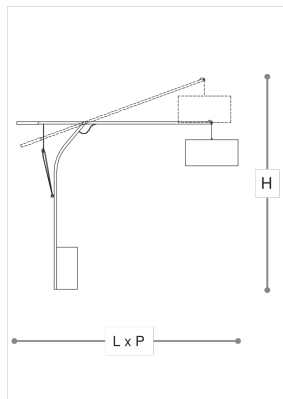

### Aria

STEFANO TRAVERSO

Incanto

Adjustable floor lamp in metal with matt black base, arm in chrome and metal stem in brushed gold finish. Ivory fabric shade with gold inner side.

#### WORLDWIDE

Dimensions	Light Source	Kg	Dimming	Dimming on request
L 210 - H 200 - P 50	1x14w - E27 led	19	TRIAC	

#### NORTH AMERICA

Dimensions	Light Source	Lb	Dimming	Dimming on request
L 83 - H 79 - P 20	1x14w - E26 led	42	TRIAC	

CODE	Structure METAL	Lampshade FABRIC
02212010 001	<ul style="list-style-type: none"> <li> C Chrome</li> <li> OSP Brushed gold</li> <li> N Black</li> </ul>	<ul style="list-style-type: none"> <li> IVORY COTTON</li> </ul>

#### Note

Technical drawing, dimensions and light sources refer to the main photo variant. Dimming on request could lead to an increase in the size of the canopy. For available color variants, consult the technical data sheet.