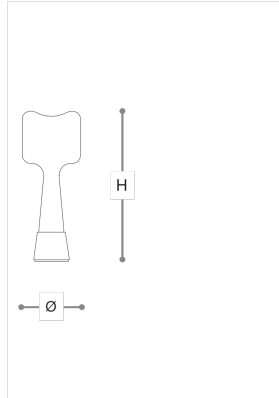

### Teco

STEFANO TRAVERSO

Incanto

Glass table lamp in three different shapes, white shaded stem and top diffuser with gold or titanium mirror effect. Metal base with light gold, iron grey or white finish.

#### WORLDWIDE

Dimensions	Light Source	Kg	Dimming	Dimming on request
Ø 21 - H 54	1x6w - GU10 led	4	TRIAC	

#### NORTH AMERICA

Dimensions	Light Source	Lb	Dimming	Dimming on request
Ø 8 - H 21	1x6w - GU10 led	9	TRIAC	

CODE	Structure METAL	Diffuser GLASS
03059LG0 001	B White	SHADED WHITE + GOLD
03059LG0 002	OC Light gold	SHADED WHITE + GOLD
03059LG0 003	CDF Iron grey	SHADED WHITE + TITANIUM

#### Note

Technical drawing, dimensions and light sources refer to the main photo variant. Dimming on request could lead to an increase in the size of the canopy. For available color variants, consult the technical data sheet.