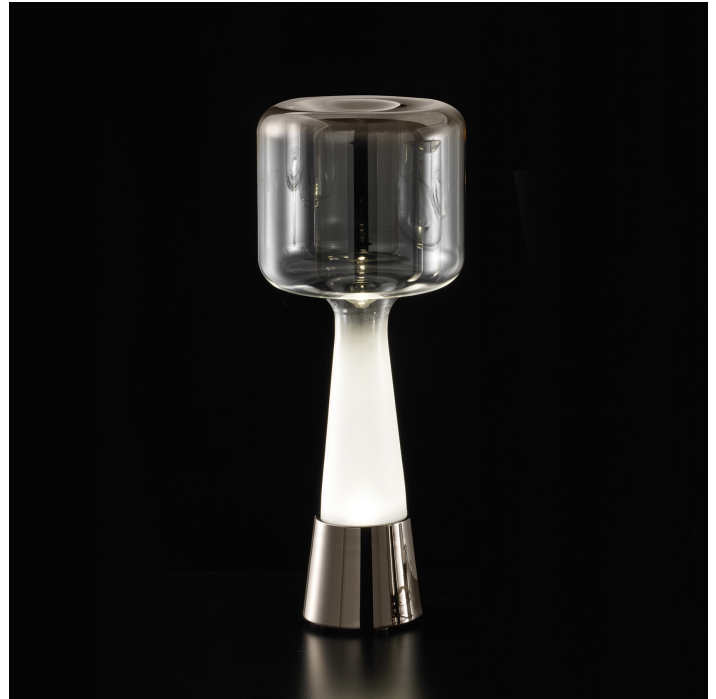

## 3059/LG

### Teco

STEFANO TRAVERSO

Incanto

Glass table lamp in three different shapes, white shaded stem and top diffuser with gold or titanium mirror effect. Metal base with light gold, iron grey or white finish.

#### WORLDWIDE

Dimensions	Light Source	Kg	Dimming	Dimming on request
Ø 21 - H 54	1x6w - GU10 led	4	TRIAC	

#### NORTH AMERICA

Dimensions	Light Source	Lb	Dimming	Dimming on request
Ø 8 - H 21	1x6w - GU10 led	9	TRIAC	

CODE	Structure METAL	Diffuser GLASS
03059LG0 001	B White	SHADED WHITE + GOLD
03059LG0 002	OC Light gold	SHADED WHITE + GOLD
03059LG0 003	CDF Iron grey	SHADED WHITE + TITANIUM