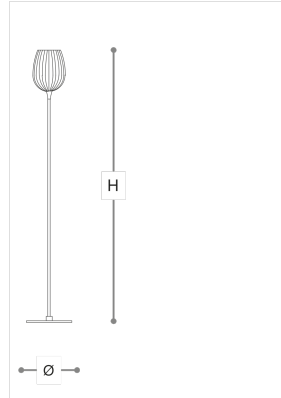

4011/P

Nuce

DANILO DE ROSSI

Incanto

Floor lamp with blown glass diffuser available in four glass finishes and colours: clear, fumé, dove and olive green, metal with chrome or iron grey finish.

WORLDWIDE

Dimensions	Light Source	Kg	Dimming	Dimming on request
Ø 26 - H 160	1x6w - E14 led	6	TRIAC	

NORTH AMERICA

Dimensions	Light Source	Lb	Dimming	Dimming on request
Ø 10 - H 63	1x6w - E12 led	13	TRIAC	

CODE	Structure METAL	Diffuser GLASS
04011P10 003	CDF Iron grey	TRANSPARENT
04011P10 002	CDF Iron grey	TORTORA
04011P10 004	CDF Iron grey	SMOKE
04011P10 001	CDF Iron grey	OLIVE GREEN

Note

Technical drawing, dimensions and light sources refer to the main photo variant. Dimming on request could lead to an increase in the size of the canopy. For available color variants, consult the technical data sheet.