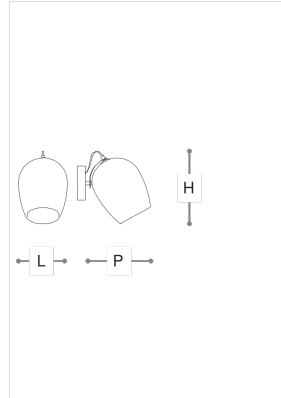

## 4011/AP1 Nuce

DANILO DE ROSSI

Incanto

Wall lamp with blown glass diffuser available in four glass finishes and colours: clear, fumé, dove and olive green, metal with chrome or iron grey finish.

### WORLDWIDE

Dimensions	Light Source	Kg	Dimming	Dimming on request
L 18 - H 20 - P 27	1x6w - E14 led	1.5	TRIAC	CASAMBI

### NORTH AMERICA

Dimensions	Light Source	Lb	Dimming	Dimming on request
L 7 - H 8 - P 11	1x6w - E12 led	3	TRIAC	

CODE	Structure METAL	Diffuser GLASS
04011A10 007	C Chrome	TRANSPARENT
04011A10 006	C Chrome	TORTORA
04011A10 008	C Chrome	SMOKE
04011A10 005	C Chrome	OLIVE GREEN
04011A10 003	CDF Iron grey	TRANSPARENT
04011A10 002	CDF Iron grey	TORTORA
04011A10 004	CDF Iron grey	SMOKE
04011A10 001	CDF Iron grey	OLIVE GREEN

#### Note

Technical drawing, dimensions and light sources refer to the main photo variant. Dimming on request could lead to an increase in the size of the canopy. For available color variants, consult the technical data sheet.