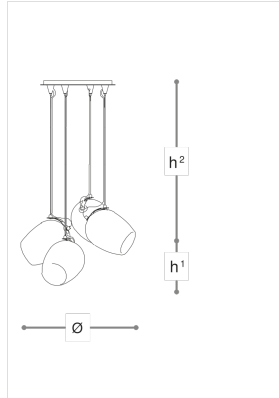

# 4011/S Comp.B Nuce

DANILO DE ROSSI

Incanto

Suspension lamps with blown glass diffuser available in four glass finishes and colours: clear, fumé, dove and olive green, metal with chrome or iron grey finish.

## WORLDWIDE

Dimensions	Light Source	Kg	Dimming	Dimming on request
Ø 60 - h <sup>1</sup> 24 - h <sup>2</sup> 10-100	4x6w - E14 led	8	TRIAC	CASAMBI

## NORTH AMERICA

Dimensions	Light Source	Lb	Dimming	Dimming on request
Ø 24 - h <sup>1</sup> 9 - h <sup>2</sup> 4-39	4x6w - E12 led	18	TRIAC	

CODE	Structure METAL	Diffuser GLASS
040110S4 004	CDF Iron grey	<ul style="list-style-type: none"> <li> TRANSPARENT</li> <li> TORTORA</li> <li> SMOKE</li> <li> OLIVE GREEN</li> </ul>
040110S4 003	CDF Iron grey	<ul style="list-style-type: none"> <li> TORTORA</li> <li> SMOKE</li> <li> OLIVE GREEN</li> </ul>
040110S4 005	CDF Iron grey	<ul style="list-style-type: none"> <li> SMOKE</li> <li> OLIVE GREEN</li> </ul>
040110S4 002	CDF Iron grey	<ul style="list-style-type: none"> <li> OLIVE GREEN</li> </ul>
040110S4 001	CDF Iron grey	<ul style="list-style-type: none"> <li> TRANSPARENT</li> <li> TORTORA</li> <li> SMOKE</li> <li> OLIVE GREEN</li> </ul>

### Note

Technical drawing, dimensions and light sources refer to the main photo variant. Dimming on request could lead to an increase in the size of the canopy. For available color variants, consult the technical data sheet.