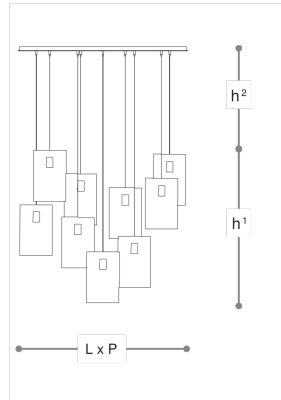

T1000/S9 Mura

L+R PALOMBA

Incanto

Pendant in cast glass with metal details in chrome finish. Available in different colours.

WORLDWIDE

Dimensions	Light Source	Kg	Dimming	Dimming on request
L 139 - P 31 - h ¹ 120 - h ² 10-100	9x6w - E14 led	50	TRIAC	CASAMBI

NORTH AMERICA

Dimensions	Light Source	Lb	Dimming	Dimming on request
L 55 - P 12 - h ¹ 47 - h ² 4-39	9x6w - E12 led	110	TRIAC	

CODE	Structure METAL	Diffuser GLASS
01000S90 005	C Chrome	<ul style="list-style-type: none"> AMBER SAND WHITE SMOKE GREY
01000S90 002	C Chrome	<ul style="list-style-type: none"> SATIN WHITE
01000S90 003	C Chrome	<ul style="list-style-type: none"> SAND
01000S90 004	C Chrome	<ul style="list-style-type: none"> SMOKE GREY
01000S90 001	C Chrome	<ul style="list-style-type: none"> AMBER
01000S90 006	C Chrome	<ul style="list-style-type: none"> AQUA MARINA

Note

Technical drawing, dimensions and light sources refer to the main photo variant. Dimming on request could lead to an increase in the size of the canopy. For available color variants, consult the technical data sheet.