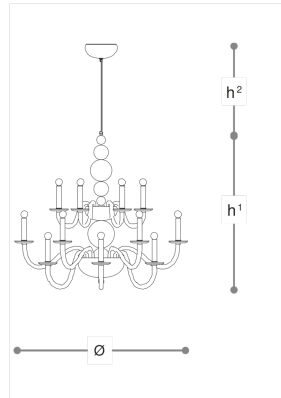

456/12+6 Steno

ROBERTA VITADELLO

Opera

Chandelier in black glass decorated with "avventurina" pigment, which creates artistic bronze color nuances.
Metal finish in black bronze.

WORLDWIDE

| Dimensions | Light Source | Kg | Dimming | Dimming on request |
|--|-----------------|----|---------|---|
| Ø 113 - h ¹ 103 - h ² 10-100 | 18x6w - E14 led | 40 | TRIAC |  CASAMBI |

NORTH AMERICA

| Dimensions | Light Source | Lb | Dimming | Dimming on request |
|--|-----------------|----|---------|---|
| Ø 44 - h ¹ 41 - h ² 4-39 | 18x6w - E12 led | 88 | TRIAC |  |

| CODE | Structure METAL | Body GLASS |
|--------------|---|--|
| 00456160 001 |  BB Black bronze |  AVENTURINE BLACK |

Note

Technical drawing, dimensions and light sources refer to the main photo variant.

Dimming on request could lead to an increase in the size of the canopy.

For available color variants, consult the technical data sheet.