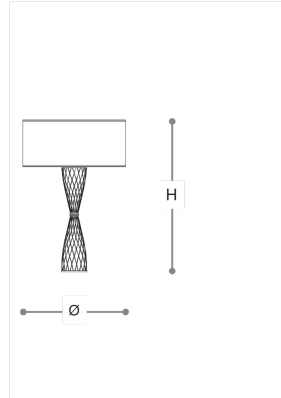

2400/LG Cheers

STEFANO TRAVERSO

Opera

Table lamps in glass with chrome and gold metal finish.
Available in different dimensions and colours.

WORLDWIDE

Dimensions	Light Source	Kg	Dimming	Dimming on request
Ø 44 - H 70	1x14w - E27 led	3.5	TRIAC	

NORTH AMERICA

Dimensions	Light Source	Lb	Dimming	Dimming on request
Ø 17 - H 28	1x14w - E26 led	8	TRIAC	

CODE	Structure METAL	Body GLASS	Lampshade FABRIC
02400LG0 005	C Chrome	OCTANIO	NAVY BLUE PONGE'
02400LG0 006	O Shiny gold	AMBER	HAZELNUT PONGE'
02400LG0 007	C Chrome	OCTANIO	HAZELNUT PONGE'
02400LG0 008	O Shiny gold	AMBER	NAVY BLUE PONGE'

Note

Technical drawing, dimensions and light sources refer to the main photo variant.

Dimming on request could lead to an increase in the size of the canopy.

For available color variants, consult the technical data sheet.