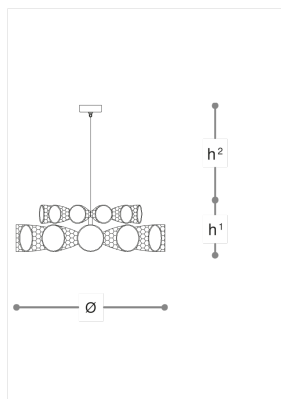

2400/12+12

Cheers

STEFANO TRAVERSO

Opera

Suspension lamp in glass with chrome and gold metal finish.
Available in different dimensions and colours.

WORLDWIDE

Dimensions	Light Source	Kg	Dimming	Dimming on request
Ø 80 - h ¹ 25 - h ² 10-100	24x3,5w - G9 led	42	TRIAC	CASAMBI

NORTH AMERICA

Dimensions	Light Source	Lb	Dimming	Dimming on request
Ø 31 - h ¹ 10 - h ² 4-39	24x3,5w - G9 led	93	TRIAC	

CODE	Structure METAL	Diffuser GLASS
02400240 001	C Chrome	TRANSPARENT
02400240 002	C Chrome	GREEN
02400240 003	O Shiny gold	AMBER

Note

Technical drawing, dimensions and light sources refer to the main photo variant.

Dimming on request could lead to an increase in the size of the canopy.

For available color variants, consult the technical data sheet.