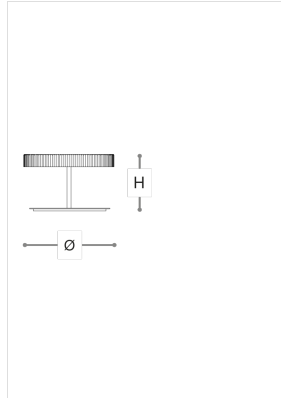

8140/LG

Gilda

ROBERTA VITADELLO

Opera

Table lamp, with hand-carved crystal diffuser. Structure and metal details in satin corten or matt champagne finish.

WORLDWIDE

Dimensions	Light Source	Kg	Dimming	Dimming on request
Ø 36 - H 23	7,8w - 1000 lumen - CRI>80 - 3000K	6	PUSH	

NORTH AMERICA

Dimensions	Light Source	Lb	Dimming	Dimming on request
Ø 14 - H 9	7,8w - 1000 lumen - CRI>80 - 3000K	13	PUSH	

CODE	Structure METAL	Body CRYSTAL	Diffuser METHACRYLATE
08140LG0 001	CO Corten	<input type="radio"/> TRANSPARENT	<input checked="" type="radio"/> SATINED
08140LG0 002	CH Matt champagne	<input type="radio"/> TRANSPARENT	<input checked="" type="radio"/> SATINED

Note

Technical drawing, dimensions and light sources refer to the main photo variant. Dimming on request could lead to an increase in the size of the canopy. For available color variants, consult the technical data sheet.