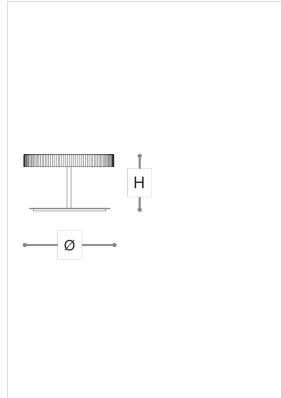

8140/LP

Gilda

ROBERTA VITADELLO

Opera

Table lamp, with hand-carved crystal diffuser. Structure and metal details in satin corten or matt champagne finish.

WORLDWIDE

Dimensions	Light Source	Kg	Dimming	Dimming on request
Ø 25 - H 18	7,8w - 1000 lumen - CRI>80 - 3000K	4	PUSH	

NORTH AMERICA

Dimensions	Light Source	Lb	Dimming	Dimming on request
Ø 10 - H 7	7,8w - 1000 lumen - CRI>80 - 3000K	9	PUSH	

CODE	Structure METAL	Body CRYSTAL	Diffuser METHACRYLATE
08140LP0 001	<input checked="" type="radio"/> CO Corten	<input type="radio"/> TRANSPARENT	<input checked="" type="radio"/> SATINED
08140LP0 002	<input checked="" type="radio"/> CH Matt champagne	<input type="radio"/> TRANSPARENT	<input checked="" type="radio"/> SATINED

Note

Technical drawing, dimensions and light sources refer to the main photo variant. Dimming on request could lead to an increase in the size of the canopy. For available color variants, consult the technical data sheet.