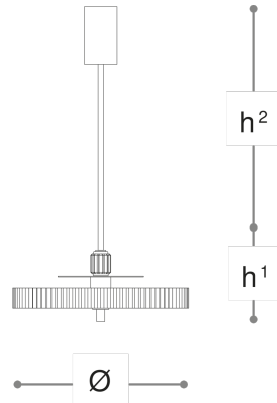

8140/S

Gilda

ROBERTA VITADELLO

Opera

Pendant lamp, with hand-carved crystal diffuser. Structure and metal details in satin corten or matt champagne finish.

WORLDWIDE

Dimensions	Light Source	Kg	Dimming	Dimming on request
Ø 44 - h ¹ 26 - h ² 94	24w - 3800 lumen - CRI>80 - 3000K	8	Not included	DALI - CASAMBI

NORTH AMERICA

Dimensions	Light Source	Lb	Dimming	Dimming on request
Ø 17 - h ¹ 10 - h ² 37	24w - 3800 lumen - CRI>80 - 3000K	18		

CODE	Structure METAL	Body CRYSTAL	Diffuser METHACRYLATE
081400S0 001	CO Corten	TRANSPARENT	SATINED
081400S0 002	CH Matt champagne	TRANSPARENT	SATINED

Note

Technical drawing, dimensions and light sources refer to the main photo variant. Dimming on request could lead to an increase in the size of the canopy. For available color variants, consult the technical data sheet.