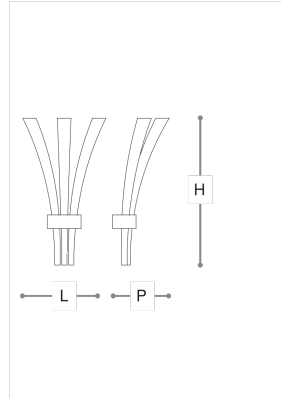

### Pulsa

DANILO DE ROSSI

Incanto

Wall lamp with shaded white artistic blown glass. Metal structure with iron grey finish.

#### WORLDWIDE

Dimensions	Light Source	Kg	Dimming	Dimming on request
L 37 - H 65 - P 26	11w - 1050 lumen - CRI>80 - 3000K 2700K color temperature on request	5	Not included	1-10V - CASAMBI

#### NORTH AMERICA

Dimensions	Light Source	Lb	Dimming	Dimming on request
L 15 - H 26 - P 10	11w - 1050 lumen - CRI>80 - 3000K 2700K color temperature on request	11		

CODE	Structure METAL	Diffuser GLASS
00439A30 002	CDF Iron grey	TORTORA
00439A30 005	OC Light gold	TORTORA
00439A30 001	CDF Iron grey	WHITE
00439A30 004	OC Light gold	WHITE

#### Note

Technical drawing, dimensions and light sources refer to the main photo variant. Dimming on request could lead to an increase in the size of the canopy. For available color variants, consult the technical data sheet.