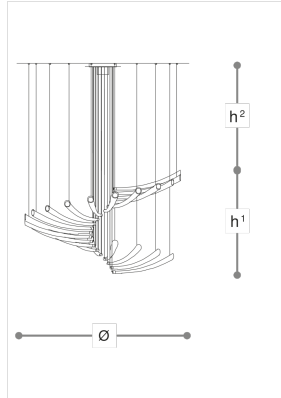

439/SP20 Pulsa Spira

DANILO DE ROSSI

Incanto

Pendant composition with shaded white artistic blown glass. Metal structure with iron grey finish.

WORLDWIDE

Dimensions	Light Source	Kg	Dimming	Dimming on request
Ø 150 - h ¹ 100 - h ² 10-100	36w - 3700 lumen - CRI>80 - 3000K 2700K color temperature on request	30	Not included	

NORTH AMERICA

Dimensions	Light Source	Lb	Dimming	Dimming on request
Ø 59 - h ¹ 39 - h ² 4-39	36w - 3700 lumen - CRI>80 - 3000K 2700K color temperature on request	66		

CODE	Structure METAL	Diffuser GLASS
00439SP0 001	CDF Iron grey	SHADED WHITE

Note

Technical drawing, dimensions and light sources refer to the main photo variant. Dimming on request could lead to an increase in the size of the canopy. For available color variants, consult the technical data sheet.