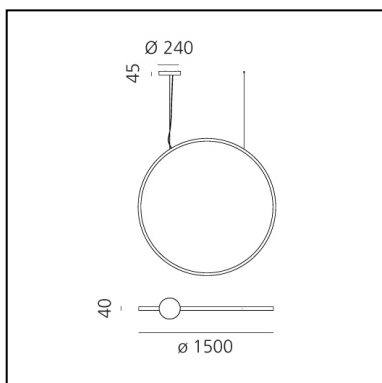

"O" 150 - Suspension

Elemental

IP67  

LUMINAIRE

- Watt: **70W**
- Delivered lumens output: **2850lm**
- CCT: **3000K**
- CRI: **90**

Notes

DESCRIPTION

"O" is an essential element that, when switched off, frames nature and suggests perspectives, an unobtrusive object in space that does not alter environmental balances. Its controlled and comfortable light emission can be adjusted with sensors and with the Artemide App to ensure focused operation, thus preventing waste and respecting the circadian cycles of all animal and plant species.

Introduced in 2018 both floor and suspended outdoor versions, it is a perfect lighting also for indoor use thanks to a cabled option that allows easy relocation. Also in this case the IP degree of protection is still suitable for outdoor use. Its lightness is not just formal: its thin aluminium profile is an element of its own, which can be moved wherever necessary, allowing multiple uses, and creating a pleasant ambiance anywhere with its soft, non-glaring light. "O" is developed in the original 90-cm diameter version, as well as in a smaller, 45-cm and bigger 150-cm versions featuring all the characteristics of the original one. "O" is thus a comprehensive family of elements creating dynamic lightscapes.

PRODUCT CODE: T072230

FEATURES

- Article Code: **T072230**
- Colour: **Black**
- Installation: **Suspension**
- Material: **Aluminium, Silicone diffuser**
- Series: **Design Collection, 2020 Artemide Collection, Architectural Outdoor**
- Environment: **Outdoor**
- design by: **Elemental**

DIMENSIONS

- Width: **cm 4**
- Diameter: **cm 150**