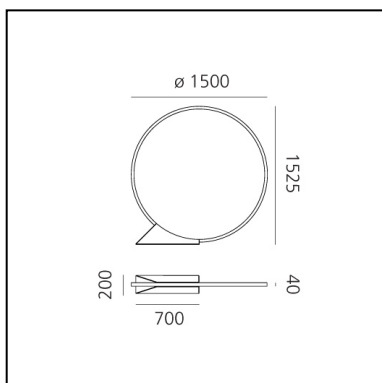

"O" 150 - Floor Elemental

IP67  

LUMINAIRE

- Watt: **70W**
- Delivered lumens output: **2850lm**
- CCT: **3000K**
- CRI: **90**

DESCRIPTION

"O" is an essential element that, when switched off, frames nature and suggests perspectives, an unobtrusive object in space that does not alter environmental balances. Its controlled and comfortable light emission can be adjusted with sensors and with the Artemide App to ensure focused operation, thus preventing waste and respecting the circadian cycles of all animal and plant species.

Introduced in 2018 both floor and suspended outdoor versions, it is a perfect lighting also for indoor use thanks to a cabled option that allows easy relocation. Also in this case the IP degree of protection is still suitable for outdoor use. Its lightness is not just formal: its thin aluminium profile is an element of its own, which can be moved wherever necessary, allowing multiple uses, and creating a pleasant ambience anywhere with its soft, non-glaring light. "O" is developed in the original 90-cm diameter version, as well as in a smaller, 45-cm and bigger 150-cm versions featuring all the characteristics of the original one. "O" is thus a comprehensive family of elements creating dynamic lightscares.

PRODUCT CODE: T071230

FEATURES

- Article Code: **T071230**
- Colour: **Black**
- Installation: **Floor**
- Material: **<p>Aluminium, silicone</p>**
- Series: **Design Collection, 2020 Artemide Collection, Architectural Outdoor**
- Environment: **Outdoor**
- design by: **Elemental**

DIMENSIONS

- Height: **cm 152.5**
- Diameter: **cm 150**
- Base Length: **cm 20**
- Base Width: **cm 70**