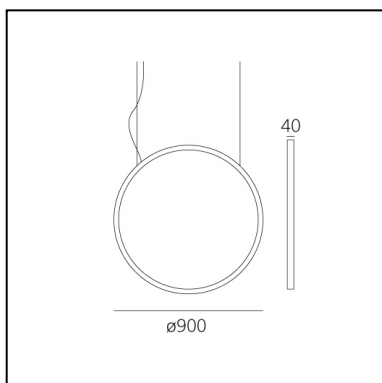

"O" - Suspension

Elemental

IP67   

LUMINAIRE

- Watt: **43W**
- Delivered lumens output: **1595lm**
- CCT: **3000K**
- Efficiency: **82%**
- Efficacy: **37.10lm/W**
- CRI: **90**

Notes

DESCRIPTION

"O" is an essential element that, when switched off, frames nature and suggests perspectives, an unobtrusive object in space that does not alter environmental balances. Its controlled and comfortable light emission can be adjusted with sensors and with the Artemide App to ensure focused operation, thus preventing waste and respecting the circadian cycles of all animal and plant species.

Introduced in 2018 both floor and suspended outdoor versions, it is a perfect lighting also for indoor use thanks to a cabled option that allows easy relocation. Also in this case the IP degree of protection is still suitable for outdoor use. Its lightness is not just formal: its thin aluminium profile is an element of its own, which can be moved wherever necessary, allowing multiple uses, and creating a pleasant ambience anywhere with its soft, non-glaring light. "O" is developed in the original 90-cm diameter version, as well as in a smaller, 45-cm and bigger 150-cm versions featuring all the characteristics of the original one. "O" is thus a comprehensive family of elements creating dynamic lightscapes.

PRODUCT CODE: T072030

FEATURES

- Article Code: **T072030**
- Colour: **Black**
- Installation: **Suspension**
- Material: **Aluminium, Silicone diffuser**
- Series: **Design Collection, 2020 Artemide Collection, Architectural Outdoor**
- Environment: **Outdoor**
- design by: **Elemental**

DIMENSIONS

- Width: **cm 4**
- Diameter: **cm 90**

SOURCES INCLUDED

- Category: **Led**
- Number: **1**
- Watt: **35W**
- Color temperature (K): **3000K**
- CRI: **90**