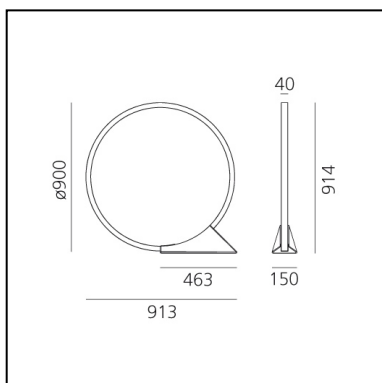

LUMINAIRE

- Watt: **43W**
- Delivered lumens output: **1595lm**
- CCT: **3000K**
- Efficiency: **82%**
- Efficacy: **37.10lm/W**
- CRI: **90**

DESCRIPTION

"O" is an essential element that, when switched off, frames nature and suggests perspectives, an unobtrusive object in space that does not alter environmental balances. Its controlled and comfortable light emission can be adjusted with sensors and with the Artemide App to ensure focused operation, thus preventing waste and respecting the circadian cycles of all animal and plant species.

Introduced in 2018 both floor and suspended outdoor versions, it is a perfect lighting also for indoor use thanks to a cabled option that allows easy relocation. Also in this case the IP degree of protection is still suitable for outdoor use. Its lightness is not just formal: its thin aluminium profile is an element of its own, which can be moved wherever necessary, allowing multiple uses, and creating a pleasant ambience anywhere with its soft, non-glaring light. "O" is developed in the original 90-cm diameter version, as well as in a smaller, 45-cm and bigger 150-cm versions featuring all the characteristics of the original one. "O" is thus a comprehensive family of elements creating dynamic lightscares.

PRODUCT CODE: T071030

FEATURES

- Article Code: **T071030**
- Colour: **Black**
- Installation: **Floor**
- Material: **<p>Aluminium, silicone</p>**
- Series: **Design Collection, 2020 Artemide Collection, Architectural Outdoor**
- Environment: **Outdoor**
- design by: **Elemental**

DIMENSIONS

- Height: **cm 91.4**
- Diameter: **cm 90**
- Base Length: **cm 15**
- Base Width: **cm 46.3**

SOURCES INCLUDED

- Category: **Led**
- Number: **1**
- Watt: **35W**
- Color temperature (K): **3000K**
- CRI: **90**