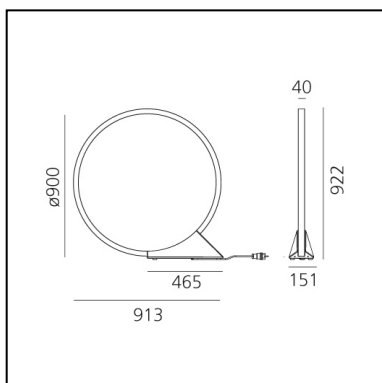

"O" Floor - Indoor

Elemental

IP44   

LUMINAIRE

- Watt: **43W**
- Delivered lumens output: **1595lm**
- CCT: **3000K**
- Efficiency: **82%**
- Efficacy: **37.10lm/W**
- CRI: **90**

Notes

Plug IP44

DESCRIPTION

Introduced in 2018 both floor and suspended outdoor versions, it is a perfect lighting also for indoor use thanks to a cabled option that allows easy relocation. Also in this case the IP degree of protection is still suitable for outdoor use. Its lightness is not just formal: its thin aluminium profile is an element of its own, which can be moved wherever necessary, allowing multiple uses, and creating a pleasant ambiance anywhere with its soft, non-glaring light. "O" is developed in the original 90-cm diameter version, as well as in a smaller, 45-cm and bigger 150-cm versions featuring all the characteristics of the original one. "O" is thus a comprehensive family of elements creating dynamic lightscares.

DIMENSIONS

- Length: **cm 91.3**
- Height: **cm 92.2**
- Diameter: **cm 90**
- Base Length: **cm 46.5**
- Base Width: **cm 15.1**

SOURCES INCLUDED

- Category: **Led**
- Number: **1**
- Watt: **35W**
- Color temperature (K): **3000K**
- CRI: **90**