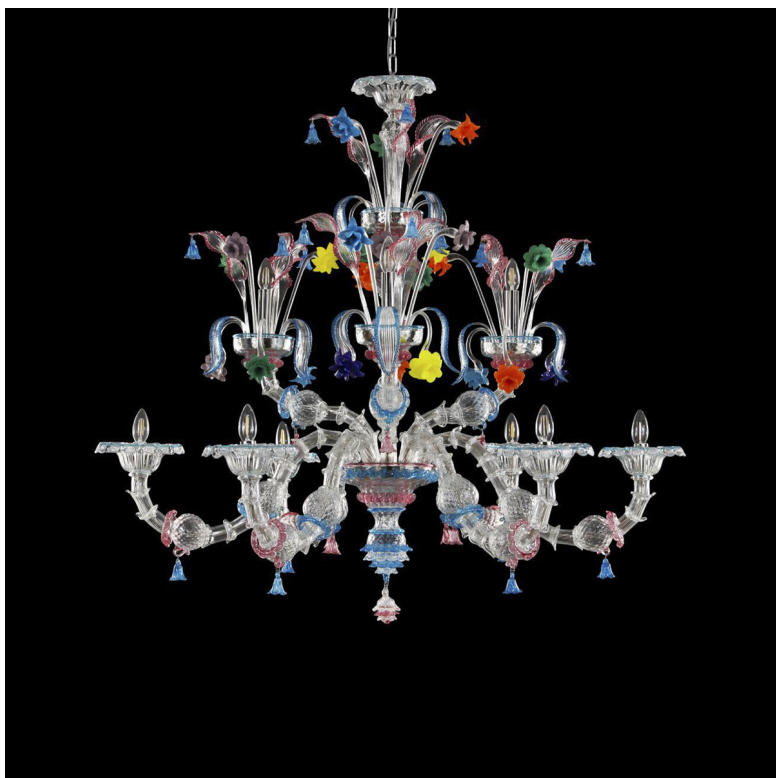

MULTIFORME

LIGHT UP YOUR DREAMS

KIA ORA

design by MULTIFORME

SRE0725-6+3-CUPZ

TIMELESS

КА РЕЦЦОНИКО

W - WIDTH 125 cm | 49.2 in

H1 - BODY HEIGHT 115 cm | 45.3 in

CEILING CANOPY

H2 min/max
(adjustable)

SPECIFICATIONS

W (width) = 125 cm | 49.2 in

D (depth) = 125 cm | 49.2 in

H1 (body height) = 115 cm | 45.3 in

H2 min/max = / cm | 0/0 in

GLASS COLORS

C - CRYSTAL

K - GOLD

P -
POLYCHROME

FRAME FINISHES

K - POLISHED
GOLD

K1 - BRUSHED
GOLD

N - POLISHED
NICKEL