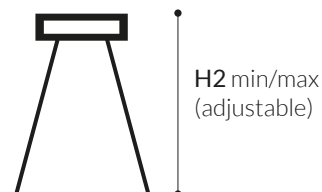

MULTIFORME

LIGHT UP YOUR DREAMS

TOURBILLON

design by MULTIFORME

LP0505-6-D2W

TIMELESS

ЛЮСТРЫ

H1 - BODY HEIGHT 60 cm | 23.6 in

W - WIDTH 100 cm | 39.4 in

CEILING CANOPY

SPECIFICATIONS

W (width) = 100 cm | 39.4 in
D (depth) = 100 cm | 39.4 in
H1 (body height) = 60 cm | 23.6 in
H2 min/max = / cm | 0/0 in
H tot = H1 + H2

9 kg | 19.8 lb
6 x MAX 40W - E14

CE IP 20 ENEC

PACKAGING

GW = kg | 0.0 lb
PKG = m³

- Please note that size tolerances in handmade fixtures may range up to 5% of the overall size.
- Instruction sheet is supplied: fixture requires on site assembly by qualified electrician.
- Custom colours, finishes and sizes available, please contact Multiforme for more details.