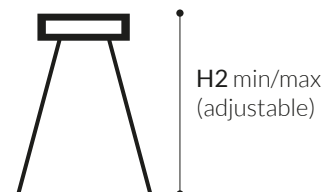

## DANCER

design by MULTIFORME

SS7651T-80-1CB

PROGRESSIVE

ПОДВЕСНЫЕ

W - WIDTH 80 cm | 31.5 in

H1 - BODY HEIGHT 50 cm | 19.7 in

CEILING CANOPY

### SPECIFICATIONS

W (width) = 80 cm | 31.5 in

D (depth) = 80 cm | 31.5 in

H1 (body height) = 50 cm | 19.7 in

H2 min/max = / cm | 0/0 in

H tot = H1 + H2

📦 26 kg | 57.3 lb

💡 9 x MAX 25W - G9