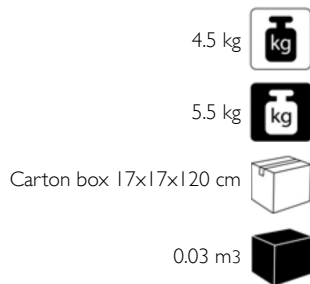

Available Finishes

Specifications

Il Pezzo 12 Wall Sconce	10 cm/3.9" – 4 x LED light - ADA Compliant
Diffusers	solid crystal
Light source	LED light – dimmable – 343 lumens
Dimming	0 – 10v and Triac dimmable drivers
Light color	2.700°K (warm)
Color accuracy	CRI > 90
Total LED light output	1.372 lumens (approx 70 halogen watts)
Total power consumption	12 watts
Electric	Available for European (230v) or Us (110v) electric. All electric equipment and ceiling canopy are included.
Standard overall height	85cm/33.5" Custom overall height on request.
Cleaning instructions	Clean with a soft dry or slightly damp cloth. Do not use solvents. Always switch off the electricity supply before cleaning.

Weight and packagings

4.5 kg

5.5 kg

Carton box 17x17x120 cm

0.03 m3

EU Version

US Version

IL PEZZO **12** *Wall Sconce*

Available Finishes

Specifications

Il Pezzo 12 Wall Sconce	10 cm/3.9" – 4 x LED light – ADA Compliant
Diffusers	solid crystal
Light source	LED light – dimmable – 296 lumens
Light color	2.700°K (warm)
Color accuracy	CRI > 90
Total LED light output	1.184 lumens (approx 60 halogen watts)
Total power consumption	12 watts
Electric Input	+24V -----
Standard overall height	85cm/33.5" Custom height on request.
Cleaning instructions	Clean with a soft dry or slightly damp cloth. Do not use solvents. Always switch off the electricity supply before cleaning.

Weight and packagings

EU Version

US Version