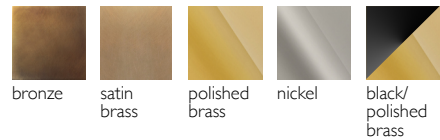

IL PEZZO **12** *Wall Sconce*

A female figure carrying in her womb the light.

Il Pezzo 12 is a female figure suspended in the air, carrying in her womb the light. It's nimble, refined, addictive. The solid crystal, illuminated by LEDs, creates suggestive refractions and it's suspended between brass stems finished in contrasting colours. Each lamp is numbered and hides its own identity stamp that seals and guarantees the authenticity and uniqueness.

Available Finishes