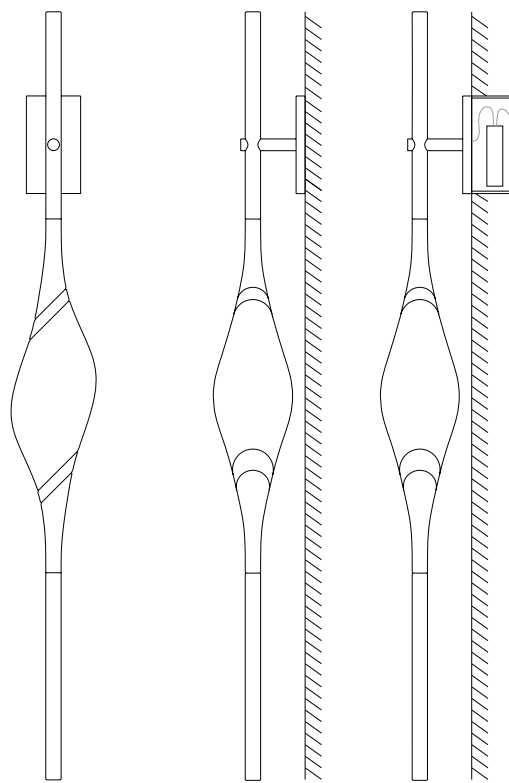

IL PEZZO **12** *Wall Sconce*

A female figure carrying in her womb the light.

Il Pezzo 12 is a female figure suspended in the air, carrying in her womb the light. It's nimble, refined, addictive. The solid crystal, illuminated by LEDs, creates suggestive refractions and it's suspended between brass stems finished in contrasting colours. Each lamp is numbered and hides its own identity stamp that seals and guarantees the authenticity and uniqueness.

Available Finishes

Specifications

Il Pezzo 12 Wall Sconce	10 cm/3.9" – 4 x LED light - ADA Compliant
Diffusers	solid crystal
Light source	LED light – dimmable – 343 lumens
Dimming	0 – 10v and Triac dimmable drivers
Light color	2.700°K (warm)
Color accuracy	CRI > 90
Total LED light output	1.372 lumens (approx 70 halogen watts)
Total power consumption	12 watts
Electric	Available for European (230v) or Us (110v) electric. All electric equipment and ceiling canopy are included.
Standard overall height	85cm/33.5" Custom overall height on request.
Cleaning instructions	Clean with a soft dry or slightly damp cloth. Do not use solvents. Always switch off the electricity supply before cleaning.

Weight and packagings

4.5 kg

5.5 kg

Carton box 17x17x120 cm

0.03 m3

EU Version

US Version

IL PEZZO **12** *Wall Sconce*

A female figure carrying in her womb the light.

Il Pezzo 12 is a female figure suspended in the air, carrying in her womb the light. It's nimble, refined, addictive. The solid crystal, illuminated by LEDs, creates suggestive refractions and it's suspended between brass stems finished in contrasting colours. Each lamp is numbered and hides its own identity stamp that seals and guarantees the authenticity and uniqueness.