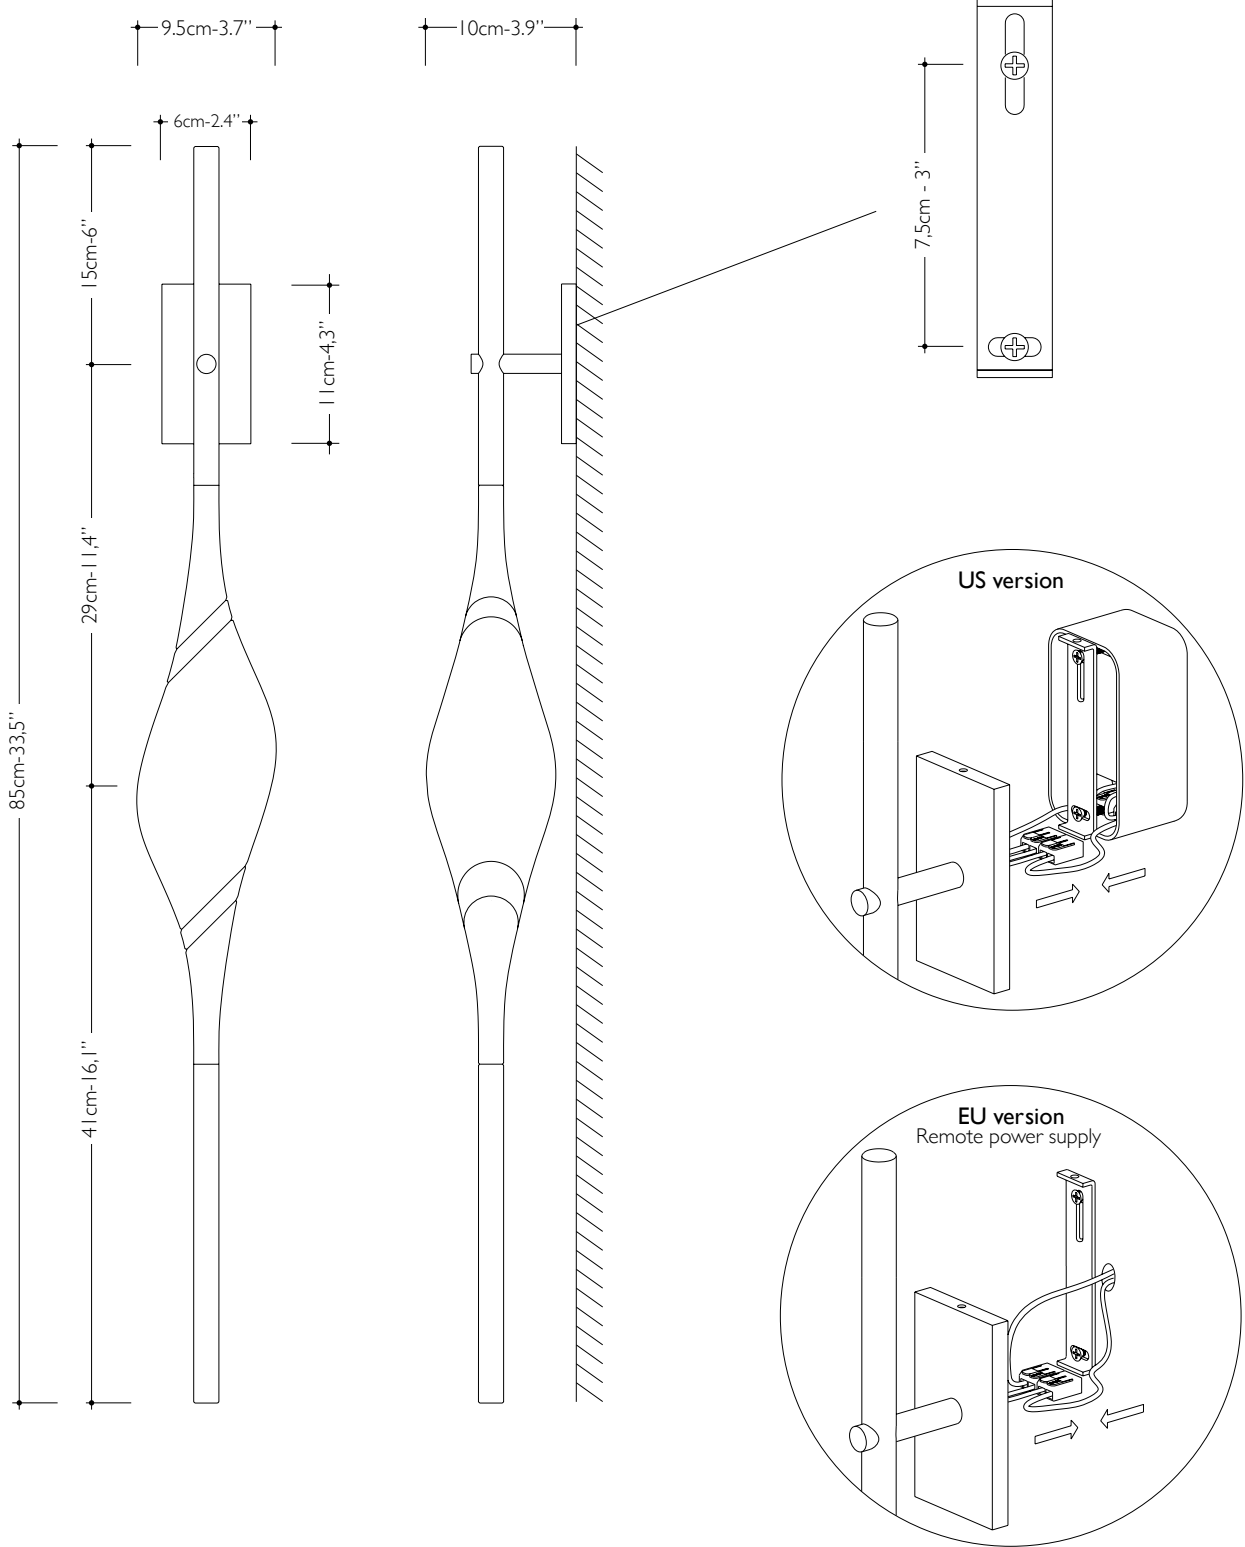

EU Version

US Version