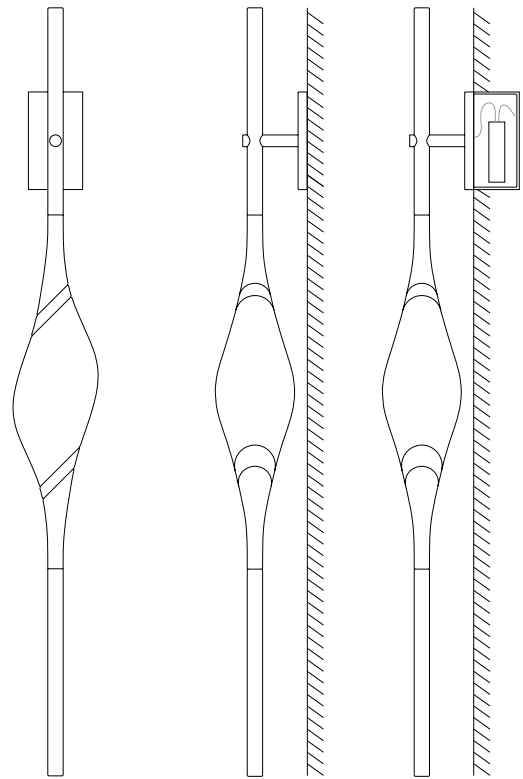

US Version

Weight and packagings

EU Version