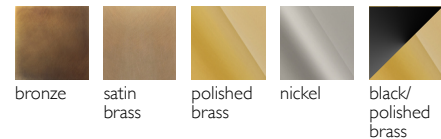

IL PEZZO **12** *Pendant*

A female figure carrying in her womb the light.

Il Pezzo 12 is a female figure suspended in the air, carrying in her womb the light. It's nimble, refined, addictive. The solid crystal, illuminated by LEDs, creates suggestive refractions and it's suspended between brass stems finished in contrasting colours. Each lamp is numbered and hides its own identity stamp that seals and guarantees the authenticity and uniqueness.

Available Finishes

Specifications

Il Pezzo 12 Wall Sconce	Ø 10 cm/3.9" – 3 x LED light
Diffusers	solid crystal
Light source	LED light – dimmable – 343 lumens
Dimming	0 – 10v and Triac dimmable drivers
Light color	2.700°K (warm)
Color accuracy	CRI > 90
Total LED light output	1.029 lumens (approx 51 halogen watts)
Total power consumption	9 watts
Electric	Available for European (230v) or Us (110v) electric. All electric equipment and ceiling canopy are included.
Standard overall height	120cm/47.2" Custom overall height on request.
Cleaning instructions	Clean with a soft dry or slightly damp cloth. Do not use solvents. Always switch off the electricity supply before cleaning.