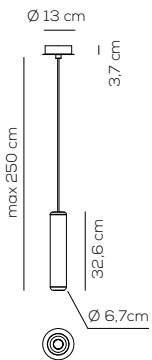

standard canopy

recessed canopy

SP URBMI G

kg 0,5 m³ 0,04

URBAN MINI / solo con illuminazione verso il basso / downward lighting only/ driver included

Type	Article	CCT	Colours	Source (LCC)
SP	URBMIG	1X 2700K	BC wrinkled white	LCC 6,5W - diffused beam
		2X 3000K*	BR matt bronze	
		3X 3500K	NI matt nickel	

CE IP20 CRI90  220-240Vac **LED** ~671 lm* ~103 lm/W*

example composition code SP URBMI G 2X NI LCC
Casambi compatibile / Casambi compatible.

SP URBMI G ___ LCC

CUSTOMER _____

NOTES _____

NOTICE: Luminous flux (lm) and efficacy (lm/W) for all LED luminaires is estimated based on nominal ratings of the LED sources. Technical data could be subject to alteration without notice. Axo Light does not provide legal guarantee for the accuracy of this data sheet.