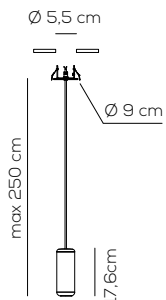

standard canopy

recessed canopy

SP URBMI MI (RECESSED)

kg 0,7 m³ 0,02

URBAN MINI / solo con illuminazione verso il basso / downward lighting only / driver not included

Compatible with pivot system

Type	Article	CCT	Colours	Source (LCC)
SP	URBMI MI	1 2700K	BC wrinkled white	LCC 6,5W - diffused beam
		2 3000K*	BR matt bronze	
		3 3500K	NI matt nickel	

CE IP20 CRI90 700mA - 9,2Vdc **LED** ~671 lm* ~103 lm/W*

foro - hole Ø 5,5 cm / profondità min - min depth 10 cm

example composition code SP URBMI MI 2 NI LCC

Casambi compatibile / Casambi compatible.

F This luminaire contains a light source with the energy class F.