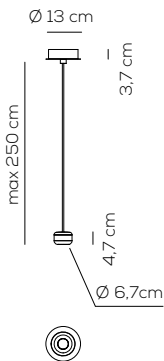

standard canopy

recessed canopy

SP URBMI P

kg 0,5 m³ 0,004

URBAN MINI / solo con illuminazione verso il basso / downward lighting only/ driver included

Type	Article	CCT	Colours	Source (LCC)
SP	URBMI P	1X 2700K	BC wrinkled white	LCC 6,5W - diffused beam
		2X 3000K*	BR matt bronze	
		3X 3500K	NI matt nickel	