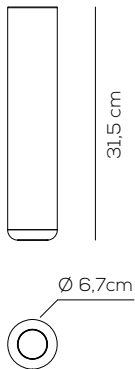

### PL URBMI G

kg 0,8 m<sup>3</sup> 0,025

URBAN MINI / driver included

Type	Article	CCT	Colours	Source (LCC)
PL	URB MI G	1X 2700K	BC wrinkled white	LCC 6,5W - diffused beam
		2X 3000K*	BR matt bronze	
		3X 3500K	NI matt nickel	