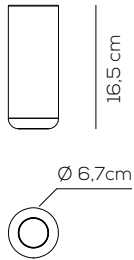

standard canopy

recessed canopy

PL URBMI M

kg 0,5 m³ 0,02

URBAN MINI / driver included

Type	Article	CCT	Colours	Source (LCC)
PL	URB MI M	1X 2700K	BC wrinkled white	LCC 6,5W - diffused beam
		2X 3000K*	BR matt bronze	
		3X 3500K	NI matt nickel	