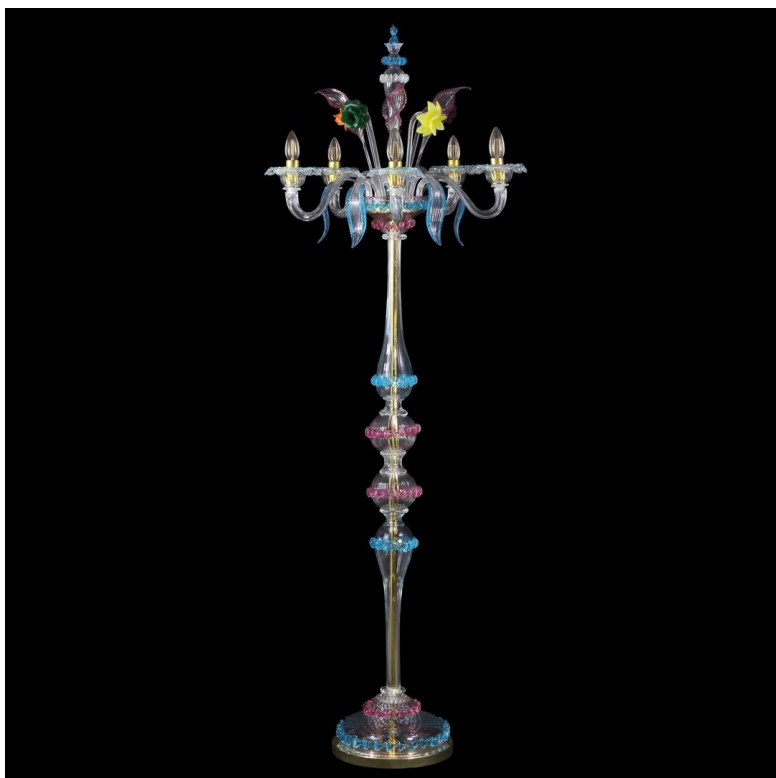

MULTIFORME

LIGHT UP YOUR DREAMS

KIA ORA

design by MULTIFORME

P0725-5-CUPZ

TIMELESS

ТОРШЕРЫ

H1 - BODY HEIGHT 180 cm | 70.9 in

SPECIFICATIONS

W (width) = 60 cm | 23.6 in

D (depth) = 60 cm | 23.6 in

H1 (body height) = 180 cm | 70.9 in

40 kg | 88.2 lb

5 x MAX 60W - E14

CE IP 20 U ENEC

PACKAGING

GW = 57 kg | 125.7 lb

PKG = 768000 m³

- Please note that size tolerances in handmade fixtures may range up to 5% of the overall size.
- Instruction sheet is supplied: fixture requires on site assembly by qualified electrician.
- Custom colours, finishes and sizes available, please contact Multiforme for more details.

W - WIDTH 60 cm | 23.6 in

GLASS COLORS

C - CRYSTAL

K - GOLD

P -
POLYCHROME

FRAME FINISHES

K - POLISHED
GOLD

K1 - BRUSHED
GOLD