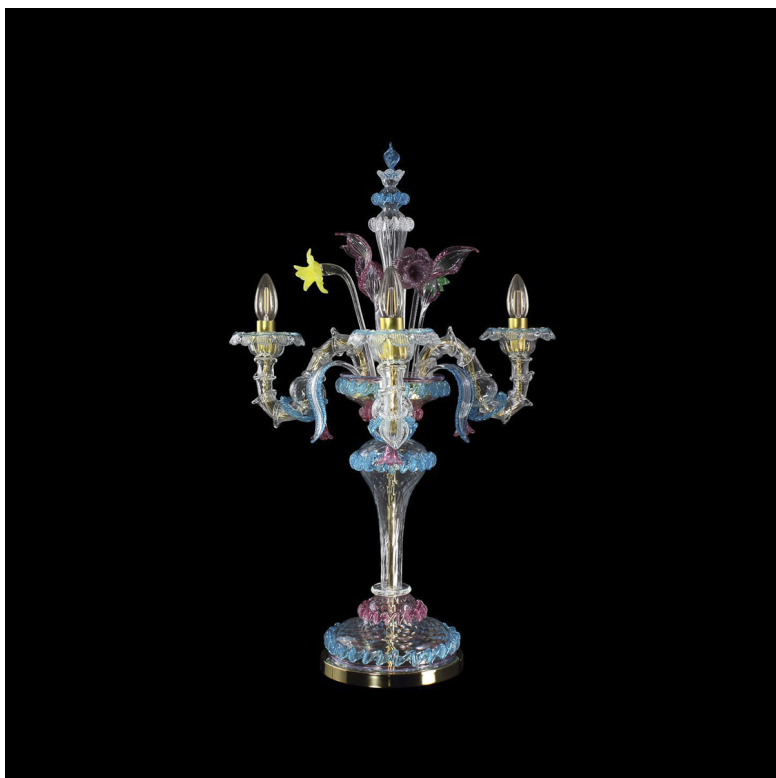

MULTIFORME

LIGHT UP YOUR DREAMS

KIA ORA

design by MULTIFORME

FR0725-3-CUPZ

TIMELESS

ФЛАМБО

H1 - BODY HEIGHT
80 cm | 31.5 in

SPECIFICATIONS

W (width) = 55 cm | 21.7 in

D (depth) = 55 cm | 21.7 in

H1 (body height) = 80 cm | 31.5 in

📦 15 kg | 33.1 lb

💡 3 x MAX 60W - E14

CE IP 20 ENEC

PACKAGING

W - WIDTH 55 cm | 21.7 in

GLASS COLORS

C - CRYSTAL

K - GOLD

P -
POLYCHROME

FRAME FINISHES

K - POLISHED
GOLD

K1 - BRUSHED
GOLD