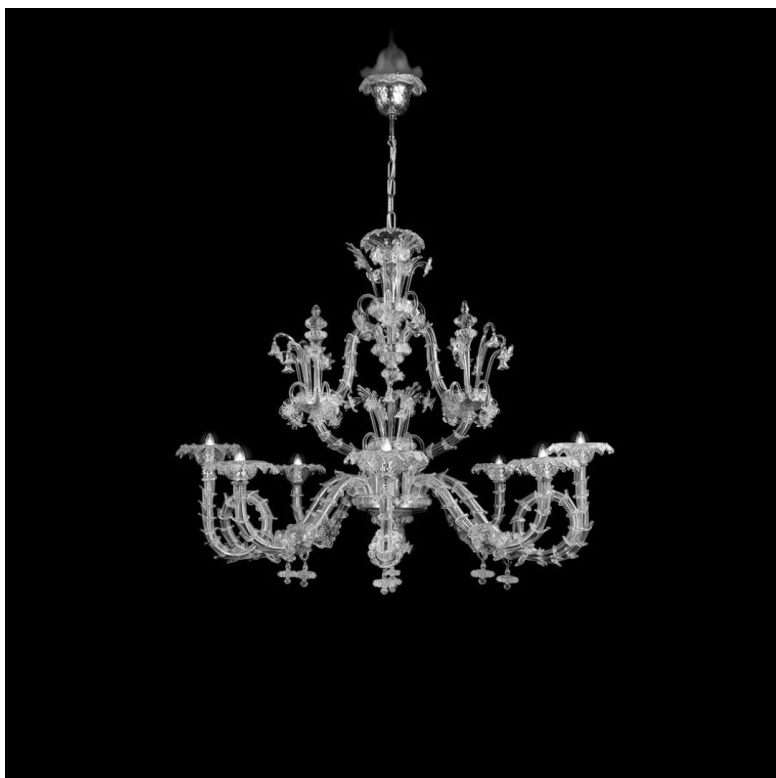

MULTIFORME

LIGHT UP YOUR DREAMS

VILLA BORGHESE

design by MULTIFORME

RB0746-8-C

TIMELESS

КА РЕЦЦОНИКО

W - WIDTH 140 cm | 55.1 in

H1 - BODY HEIGHT 110 cm | 43.3 in

CEILING CANOPY

H2 min/max
(adjustable)

SPECIFICATIONS

W (width) = 140 cm | 55.1 in

D (depth) = 100 cm | 39.4 in

H1 (body height) = 110 cm | 43.3 in

H2 min/max = / cm | 0/0 in