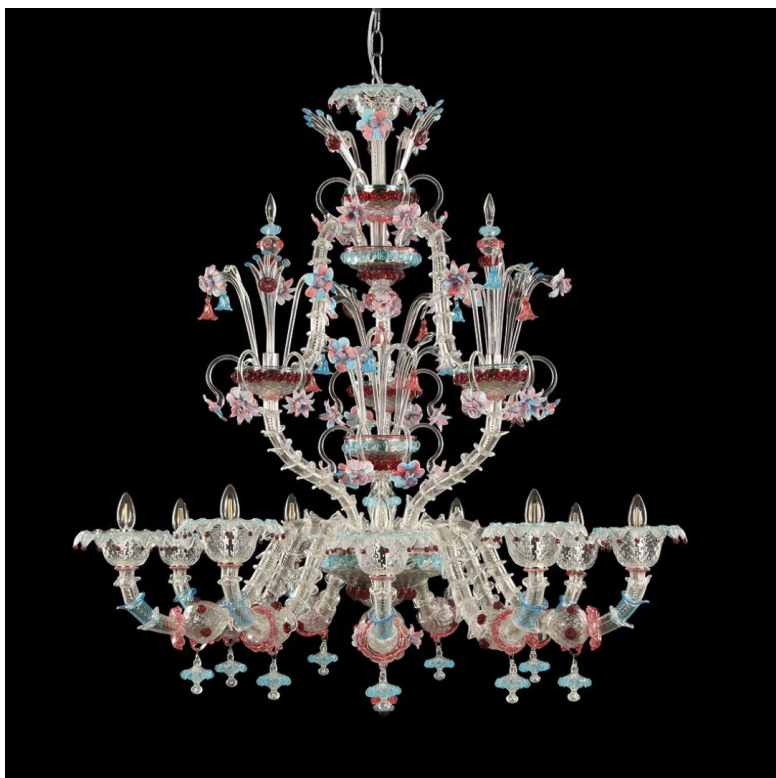

## VILLA BORGHESE

design by MULTIFORME

R0746-9-CPZ

TIMELESS

КА РЕЦЦОНИКО

W - WIDTH 120 cm | 47.2 in

H1 - BODY HEIGHT 120 cm | 47.2 in

CEILING CANOPY

H2 min/max  
(adjustable)

### SPECIFICATIONS

W (width) = 120 cm | 47.2 in

D (depth) = 120 cm | 47.2 in

H1 (body height) = 120 cm | 47.2 in

H2 min/max = / cm | 0/0 in

H tot = H1 + H2

📦 30 kg | 66.2 lb

💡 9 x MAX 60W - E14

### GLASS COLORS

C - CRYSTAL

K - GOLD