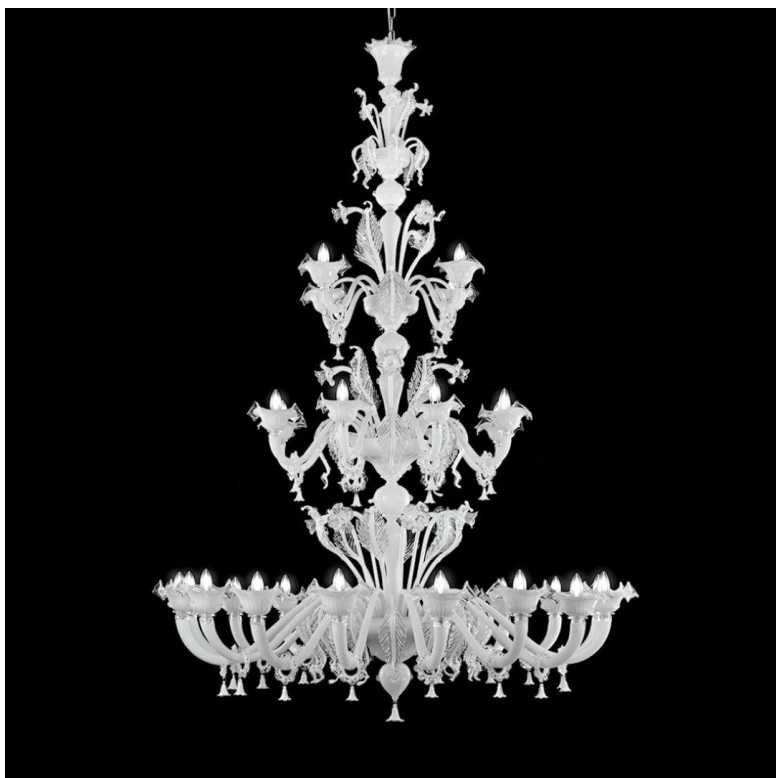

MULTIFORME

LIGHT UP YOUR DREAMS

BOVARY

design by MULTIFORME

S0811-16+8+4-WC

TIMELESS

МНОГОУРОВНЕВЫЕ

W - WIDTH 160 cm | 63.0 in

H1 - BODY HEIGHT 220 cm | 86.6 in

CEILING CANOPY

H2 min/max
(adjustable)

SPECIFICATIONS

W (width) = 160 cm | 63.0 in

D (depth) = 160 cm | 63.0 in

H1 (body height) = 220 cm | 86.6 in

H2 min/max = / cm | 0/0 in