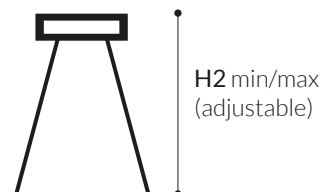

MULTIFORME

LIGHT UP YOUR DREAMS

CELLINI

design by MULTIFORME

BL1020-14-KK1

PROGRESSIVE

ПОДВЕСНЫЕ

W - WIDTH 170 cm | 66.9 in

H1 - BODY HEIGHT 120 cm | 47.2 in

CEILING CANOPY

SPECIFICATIONS

W (width) = 170 cm | 66.9 in

D (depth) = 100 cm | 39.4 in

H1 (body height) = 120 cm | 47.2 in

H2 min/max = / cm | 0/0 in

H tot = H1 + H2

40 kg | 88.2 lb

14 x MAX 40W - E14 + 7 x MAX 25W - G4

CE IP 20 ENEC

PACKAGING

GW = kg | 0.0 lb

PKG = m³

- Please note that size tolerances in handmade fixtures may range up to 5% of the overall size.
- Instruction sheet is supplied: fixture requires on site assembly by qualified electrician.
- Custom colours, finishes and sizes available, please contact Multiforme for more details.