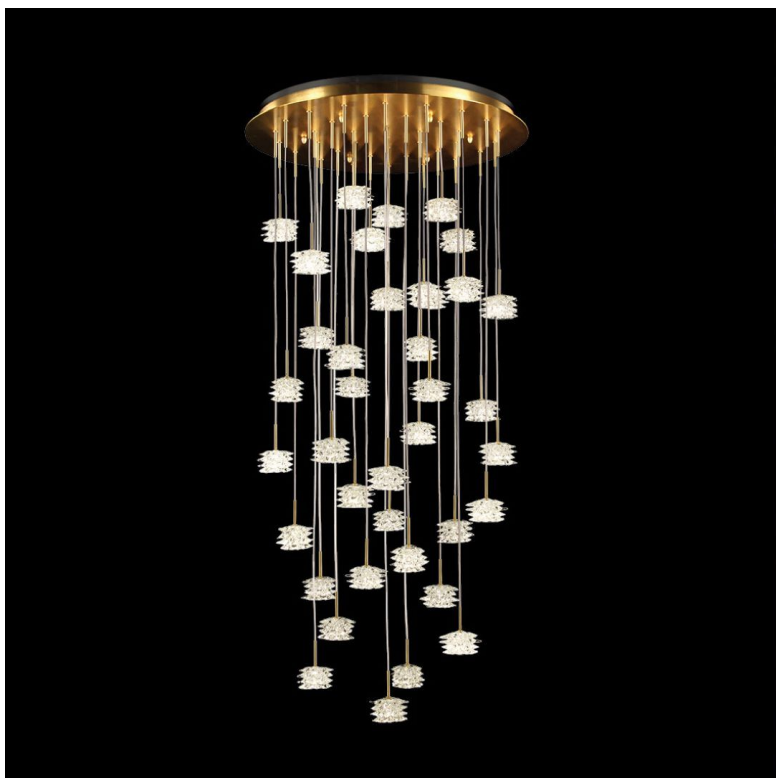

MULTIFORME

LIGHT UP YOUR DREAMS

SCINTILLA

design by MULTIFORME

PL7610-37-CK

PROGRESSIVE

ПОТОЛОЧНЫЕ

H1 - BODY HEIGHT 190 cm | 74.8 in

SPECIFICATIONS

W (width) = 90 cm | 35.4 in

D (depth) = 90 cm | 35.4 in

H1 (body height) = 190 cm | 74.8 in

📦 30 kg | 66.2 lb

💡 37 x MAX 25W - G4

CE IP 20  ENEC

PACKAGING