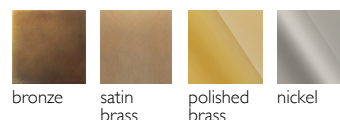

IL PEZZO **3** *Endless Chandelier*

Il Pezzo 3 Endless Chandelier is composed by an LEDs module which can be repeated to create endless lengths. Inspired by Arabic calligraphic art and the icon of the classical candelabrum is Il Pezzo 3, a collection of lamps with a hand-forged brass structure and elegant "candles" crafted from hand-blown crystal. The candles are illuminated by an ultra-modern LED source creating a sophisticated and romantic light. Each lamp is numbered and hides its own identity stamp that seals and guarantees the authenticity and uniqueness.

Available Finishes

Specifications

Il Pezzo 3 Endless Chandelier	285 cm/112" – 54 x LED light
Diffusers	solid crystal
Light source - EU	LED light – dimmable – 374 lumens each
Light source - US	LED light – dimmable – 274 lumens each
Dimming	230v/110v Triac dimmable drivers
Light color	2.700°K (warm)
Color accuracy	CRI > 90
Total LED light output - EU	20.196 lumens (approx 1.010 halogen watts)
Total LED light output - US	14.796 lumens (approx 740 halogen watts)
Total power consumption - EU	170 watts
Total power consumption - US	113 watts