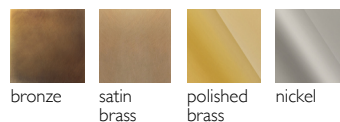

IL PEZZO **3** *Round Chandelier*

Inspired by Arabic calligraphic art and the icon of the classical candelabrum is Il Pezzo 3, a collection of lamps with a hand-forged brass structure and elegant “candles” crafted from solid crystal. The candles are illuminated by an ultra-modern LED source creating a sophisticated and romantic light. Each lamp is numbered and hides its own identity stamp that seals and guarantees the authenticity and uniqueness.

Available Finishes

Specifications

Il Pezzo 3 Round Chandelier	ø 85 cm/33.4" – 21 x LED light
Diffusers	solid crystal
Light source - EU	LED light – dimmable – 374 lumens each
Light source - US	LED light – dimmable – 274 lumens each
Dimming	230v/110v Triac dimmable drivers
Light color	2.700°K (warm)
Color accuracy	CRI > 90
Total LED light output - EU	7.854 lumens (approx 393 halogen watts)
Total LED light output - US	5.754 lumens (approx 288 halogen watts)
Total power consumption - EU	66 watts
Total power consumption - US	44 watts
Electric	Available for European (230v) or US (110v) electric. All electric equipment and ceiling canopy are included.
Standard overall height	From 135 cm/53.1" to 100 cm/39.3". Please specify overall height on order. Custom overall height on request.
Canopy	Ceiling rose
Cleaning instructions	Clean with a soft dry or slightly damp cloth. Do not use solvents. Always switch off the electricity supply before cleaning.