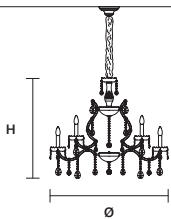

AQABA S 15/90/80

∅ 90 cm / 35.40"
H 80 cm / 31.50"
■ 20 kg / 44.00 lb

STANDARD LIGHTING
15×E14×10 W MAX (NOT INCL.)

INTEGRATED LED LIGHTING
RGB-W 15×LED SOURCE - 127,5 W TOT
DW 15×LED SOURCE - 121,5 W TOT