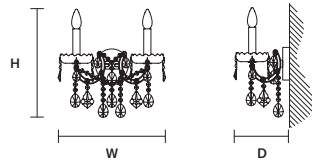

AQABA A 2/40/36

W 40 cm / 15.70"
D 20 cm / 7.90"
H 36 cm / 14.20"
■ 2,5 kg / 5.50 lb

STANDARD LIGHTING
2×E14×10 W MAX (NOT INCL.)

INTEGRATED LED LIGHTING
RGB-W 2×LED SOURCE - 17 W TOT
DW 2×LED SOURCE - 16,2 W TOT