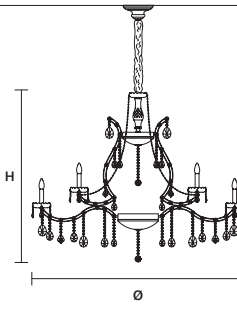

☎ : for the US market, refer to the relevant price list.

AQABA S 18/140/172

∅ 140 cm / 55.10"
 H 172 cm / 67.70"
 ■ 38 kg / 83.60 lb

STANDARD LIGHTING 
 18×E14×10 W MAX (NOT INCL.)

INTEGRATED LED LIGHTING 
 RGB-W 18×LED SOURCE - 153 W TOT
 DW 18×LED SOURCE - 145,8 W TOT

AQABA S 24/120/134

∅ 120 cm / 47.20"
 H 134 cm / 52.80"
 ■ 43 kg / 94.60 lb

STANDARD LIGHTING 
 24×E14×10 W MAX (NOT INCL.)

INTEGRATED LED LIGHTING 
 RGB-W 24×LED SOURCE - 204 W TOT
 DW 24×LED SOURCE - 194,4 W TOT

AQABA S 24/130/100

∅ 130 cm / 51.20"
 H 100 cm / 39.40"
 ■ 41 kg / 90.20 lb

STANDARD LIGHTING 
 24×E14×10 W MAX (NOT INCL.)

INTEGRATED LED LIGHTING 
 RGB-W 24×LED SOURCE - 204 W TOT
 DW 24×LED SOURCE - 194,4 W TOT