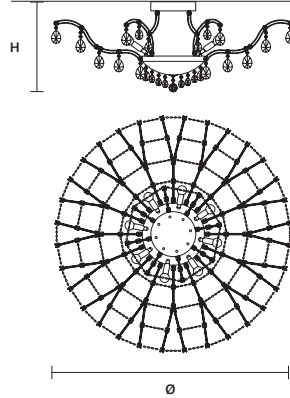

 : for the US market, refer to the relevant price list.

AQABA PL 5/82/36

∅ 82 cm / 32.30"
 H 36 cm / 14.20"
 ■ 15 kg / 33.00 lb

STANDARD LIGHTING  
 5×E14×10 W MAX (NOT INCL.)

INTEGRATED LED LIGHTING  
 RGB-W 5×LED SOURCE - 42,5 W TOT
 DW 5×LED SOURCE - 40,5 W TOT

AQABA PL 7/100/40

∅ 100 cm / 39.40"
 H 40 cm / 15.70"
 ■ 25 kg / 55.00 lb

STANDARD LIGHTING  
 7×E14×10 W MAX (NOT INCL.)

INTEGRATED LED LIGHTING  
 RGB-W 7×LED SOURCE - 59,5 W TOT
 DW 7×LED SOURCE - 56,7 W TOT

AQABA PL 8/120/45

∅ 120 cm / 47.20"
 H 45 cm / 17.70"
 ■ 36 kg / 79.20 lb

STANDARD LIGHTING  
 8×E14×10 W MAX (NOT INCL.)

INTEGRATED LED LIGHTING  
 RGB-W 8×LED SOURCE - 68 W TOT
 DW 8×LED SOURCE - 64,8 W TOT