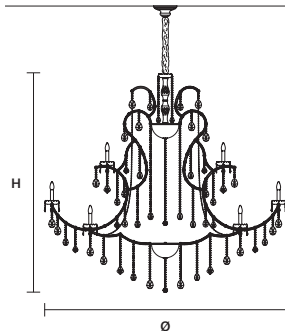

AQABA S 56/185/165

∅ 185 cm / 72.80"
 H 165 cm / 65.00"
 ■ 108 kg / 237.60 lb

STANDARD LIGHTING 
 56×E14×10 W MAX (NOT INCL.)

INTEGRATED LED LIGHTING 
 RGB-W 56×LED SOURCE - 476 W TOT
 DW 56×LED SOURCE - 453,6 W TOT

AQABA S 56/185/230

∅ 185 cm / 72.80"
 H 230 cm / 90.60"
 ■ 103 kg / 226.60 lb

STANDARD LIGHTING 
 56×E14×10 W MAX (NOT INCL.)

INTEGRATED LED LIGHTING 
 RGB-W 56×LED SOURCE - 476 W TOT
 DW 56×LED SOURCE - 453,6 W TOT

AQABA S 56/210/190

∅ 210 cm / 82.70"
 H 190 cm / 74.80"
 ■ 132 kg / 290.40 lb

STANDARD LIGHTING 
 56×E14×10 W MAX (NOT INCL.)

INTEGRATED LED LIGHTING 
 RGB-W 56×LED SOURCE - 476 W TOT
 DW 56×LED SOURCE - 453,6 W TOT