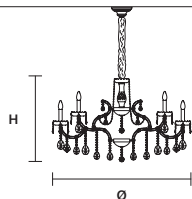

AQABA S 18/105/65

∅ 105 cm / 41.30"
H 65 cm / 25.60"
■ 23 kg / 50.60 lb

STANDARD LIGHTING
18×E14×10 W MAX (NOT INCL.)

INTEGRATED LED LIGHTING
RGB-W 18×LED SOURCE - 153 W TOT
DW 18×LED SOURCE - 145,8 W TOT