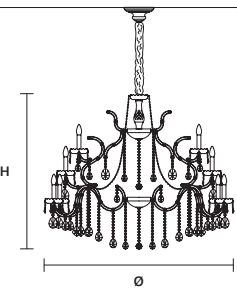

AQABA S 25/100/90

∅ 100 cm / 39.40"
 H 90 cm / 35.40"
 ■ 30 kg / 66.00 lb

STANDARD LIGHTING 
 25×E14×10 W MAX (NOT INCL.)

INTEGRATED LED LIGHTING 
 RGB-W 25×LED SOURCE - 212,5 W TOT
 DW 25×LED SOURCE - 202,5 W TOT

AQABA S 25/110/140

∅ 110 cm / 43.30"
 H 140 cm / 55.10"
 ■ 41 kg / 90.20 lb

STANDARD LIGHTING 
 25×E14×10 W MAX (NOT INCL.)

INTEGRATED LED LIGHTING 
 RGB-W 25×LED SOURCE - 212,5 W TOT
 DW 25×LED SOURCE - 202,5 W TOT

AQABA S 32/130/105

∅ 130 cm / 51.20"
 H 105 cm / 41.30"
 ■ 53 kg / 116.60 lb

STANDARD LIGHTING 
 32×E14×10 W MAX (NOT INCL.)

INTEGRATED LED LIGHTING 
 RGB-W 32×LED SOURCE - 272 W TOT
 DW 32×LED SOURCE - 259,2 W TOT