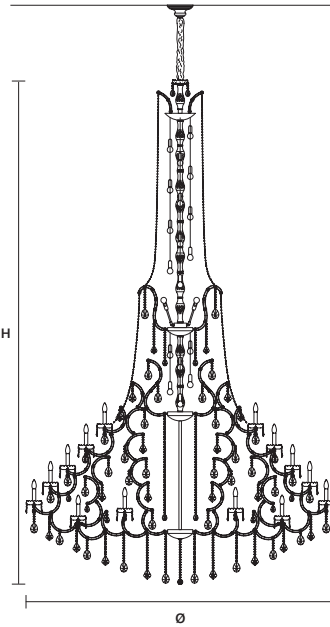

AQABA S 70/150/380

∅ 150 cm / 59.10"
 H 380 cm / 149.60"
 ■ 105 kg / 231.00 lb

STANDARD LIGHTING 
 70×E14×10 W MAX (NOT INCL.)

INTEGRATED LED LIGHTING 
 RGB-W 70×LED SOURCE - 595 W TOT
 DW 70×LED SOURCE - 567 W TOT

Ⓜ : for the US market, refer to the relevant price list.

AQABA S 70/245/290

∅ 245 cm / 96.50"
 H 290 cm / 114.20"
 ■ 233 kg / 512.60 lb

STANDARD LIGHTING 
 70×E14×10 W MAX (NOT INCL.)

INTEGRATED LED LIGHTING 
 RGB-W 70×LED SOURCE - 595 W TOT
 DW 70×LED SOURCE - 567 W TOT

AQABA S 116/245/400

∅ 245 cm / 96.50"
 H 400 cm / 157.50"
 ■ 200 kg / 440.00 lb

STANDARD LIGHTING 
 116×E14×10 W MAX (NOT INCL.)

INTEGRATED LED LIGHTING 
 RGB-W 116×LED SOURCE - 986 W TOT
 DW 116×LED SOURCE - 939,6 W TOT

 : for the US market, refer to the relevant price list.

AQABA PL 5/82/36

∅ 82 cm / 32.30"
 H 36 cm / 14.20"
 ■ 15 kg / 33.00 lb

STANDARD LIGHTING  
 5×E14×10 W MAX (NOT INCL.)

INTEGRATED LED LIGHTING  
 RGB-W 5×LED SOURCE - 42,5 W TOT
 DW 5×LED SOURCE - 40,5 W TOT