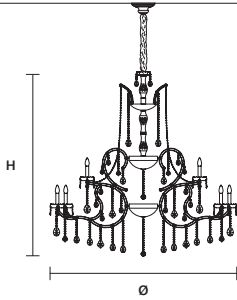

AQABA S 32/130/105

∅ 130 cm / 51.20"
 H 105 cm / 41.30"
 ■ 53 kg / 116.60 lb

STANDARD LIGHTING 
 32×E14×10 W MAX (NOT INCL.)

INTEGRATED LED LIGHTING 
 RGB-W 32×LED SOURCE - 272 W TOT
 DW 32×LED SOURCE - 259,2 W TOT

AQABA S 32/130/170

∅ 130 cm / 51.20"
 H 170 cm / 66.90"
 ■ 45 kg / 99.00 lb

STANDARD LIGHTING 
 32×E14×10 W MAX (NOT INCL.)

INTEGRATED LED LIGHTING 
 RGB-W 32×LED SOURCE - 272 W TOT
 DW 32×LED SOURCE - 259,2 W TOT

Ⓜ : for the US market, refer to the relevant price list.

AQABA S 36/165/160

∅ 165 cm / 65.00"
 H 160 cm / 63.00"
 ■ 90 kg / 198.00 lb

STANDARD LIGHTING 
 36×E14×10 W MAX (NOT INCL.)

INTEGRATED LED LIGHTING 
 RGB-W 36×LED SOURCE - 306 W TOT
 DW 36×LED SOURCE - 291,6 W TOT