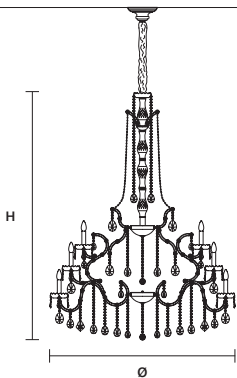

AQABA S 25/100/90

∅ 100 cm / 39.40"
 H 90 cm / 35.40"
 ■ 30 kg / 66.00 lb

STANDARD LIGHTING 
 25×E14×10 W MAX (NOT INCL.)

INTEGRATED LED LIGHTING 
 RGB-W 25×LED SOURCE - 212,5 W TOT
 DW 25×LED SOURCE - 202,5 W TOT

AQABA S 25/110/140

∅ 110 cm / 43.30"
 H 140 cm / 55.10"
 ■ 41 kg / 90.20 lb

STANDARD LIGHTING 
 25×E14×10 W MAX (NOT INCL.)

INTEGRATED LED LIGHTING 
 RGB-W 25×LED SOURCE - 212,5 W TOT
 DW 25×LED SOURCE - 202,5 W TOT

AQABA S 32/130/105

∅ 130 cm / 51.20"
 H 105 cm / 41.30"
 ■ 53 kg / 116.60 lb

STANDARD LIGHTING 
 32×E14×10 W MAX (NOT INCL.)

INTEGRATED LED LIGHTING 
 RGB-W 32×LED SOURCE - 272 W TOT
 DW 32×LED SOURCE - 259,2 W TOT

AQABA S 32/130/170

∅ 130 cm / 51.20"
 H 170 cm / 66.90"
 ■ 45 kg / 99.00 lb

STANDARD LIGHTING 
 32×E14×10 W MAX (NOT INCL.)

INTEGRATED LED LIGHTING 
 RGB-W 32×LED SOURCE - 272 W TOT
 DW 32×LED SOURCE - 259,2 W TOT