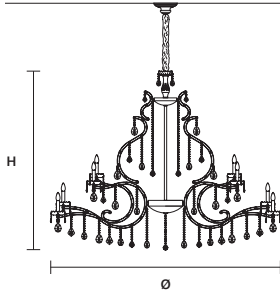

Ⓜ : for the US market, refer to the relevant price list.

AQABA S 36/165/160

∅ 165 cm / 65.00"
 H 160 cm / 63.00"
 ■ 90 kg / 198.00 lb

STANDARD LIGHTING 
 36×E14×10 W MAX (NOT INCL.)

INTEGRATED LED LIGHTING 
 RGB-W 36×LED SOURCE - 306 W TOT
 DW 36×LED SOURCE - 291,6 W TOT

AQABA S 40/200/155

∅ 200 cm / 78.70"
 H 155 cm / 61.00"
 ■ 82 kg / 180.40lb

STANDARD LIGHTING 
 40×E14×10 W MAX (NOT INCL.)

INTEGRATED LED LIGHTING 
 RGB-W 40×LED SOURCE - 340 W TOT
 DW 40×LED SOURCE - 324 W TOT