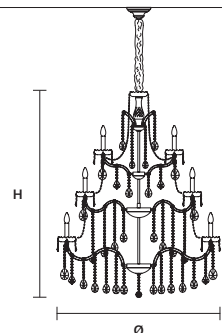

AQABA S 25/100/90

∅ 100 cm / 39.40"
 H 90 cm / 35.40"
 ■ 30 kg / 66.00 lb

STANDARD LIGHTING 
 25×E14×10 W MAX (NOT INCL.)

INTEGRATED LED LIGHTING 
 RGB-W 25×LED SOURCE - 212,5 W TOT
 DW 25×LED SOURCE - 202,5 W TOT

AQABA S 25/110/140

∅ 110 cm / 43.30"
 H 140 cm / 55.10"
 ■ 41 kg / 90.20 lb

STANDARD LIGHTING 
 25×E14×10 W MAX (NOT INCL.)

INTEGRATED LED LIGHTING 
 RGB-W 25×LED SOURCE - 212,5 W TOT
 DW 25×LED SOURCE - 202,5 W TOT