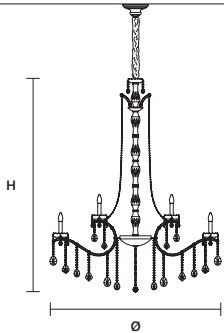

AQABA S 18/120/100

∅ 120 cm / 47.20"
H 100 cm / 39.40"
■ 35 kg / 77.00 lb

STANDARD LIGHTING 
18×E14×10 W MAX (NOT INCL.)

INTEGRATED LED LIGHTING 
RGB-W 18×LED SOURCE - 153 W TOT
DW 18×LED SOURCE - 145,8 W TOT

AQABA S 18/120/115

∅ 120 cm / 47.20"
H 115 cm / 45.30"
■ 41 kg / 90.20 lb

STANDARD LIGHTING 
18×E14×10 W MAX (NOT INCL.)

INTEGRATED LED LIGHTING 
RGB-W 18×LED SOURCE - 153 W TOT
DW 18×LED SOURCE - 145,8 W TOT

☎ : for the US market, refer to the relevant price list.

AQABA S 18/140/172

∅ 140 cm / 55.10"
 H 172 cm / 67.70"
 ■ 38 kg / 83.60 lb

STANDARD LIGHTING 
 18×E14×10 W MAX (NOT INCL.)

INTEGRATED LED LIGHTING 
 RGB-W 18×LED SOURCE - 153 W TOT
 DW 18×LED SOURCE - 145,8 W TOT