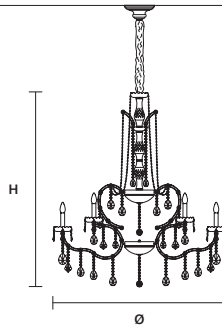

AQABA S 18/120/115

∅ 120 cm / 47.20"
H 115 cm / 45.30"
■ 41 kg / 90.20 lb

STANDARD LIGHTING 
18×E14×10 W MAX (NOT INCL.)

INTEGRATED LED LIGHTING 
RGB-W 18×LED SOURCE - 153 W TOT
DW 18×LED SOURCE - 145,8 W TOT

☎ : for the US market, refer to the relevant price list.

AQABA S 18/140/172

∅ 140 cm / 55.10"
 H 172 cm / 67.70"
 ■ 38 kg / 83.60 lb

STANDARD LIGHTING 
 18×E14×10 W MAX (NOT INCL.)

INTEGRATED LED LIGHTING 
 RGB-W 18×LED SOURCE - 153 W TOT
 DW 18×LED SOURCE - 145,8 W TOT

AQABA S 24/120/134

∅ 120 cm / 47.20"
 H 134 cm / 52.80"
 ■ 43 kg / 94.60 lb

STANDARD LIGHTING 
 24×E14×10 W MAX (NOT INCL.)

INTEGRATED LED LIGHTING 
 RGB-W 24×LED SOURCE - 204 W TOT
 DW 24×LED SOURCE - 194,4 W TOT