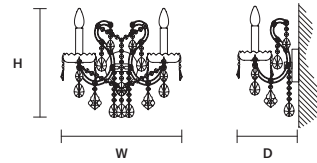

AQABA A 2/44/37

W 44 cm / 17.30"
D 20 cm / 7.90"
H 37 cm / 14.60"
■ 2 kg / 4.40 lb

STANDARD LIGHTING
2×E14×10 W MAX (NOT INCL.)

INTEGRATED LED LIGHTING
RGB-W 2×LED SOURCE - 17 W TOT
DW 2×LED SOURCE - 16,2 W TOT