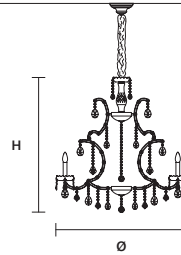

AQABA S 12/95/94

∅ 95 cm / 37.40"
H 94 cm / 37.00"
■ 27 kg / 59.40 lb

STANDARD LIGHTING
12×E14×10 W MAX (NOT INCL.)

INTEGRATED LED LIGHTING
RGB-W 12×LED SOURCE - 102 W TOT
DW 12×LED SOURCE - 97,2 W TOT