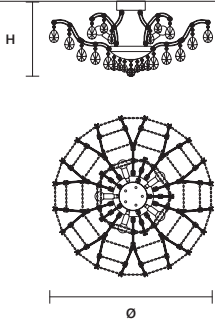

Ⓜ : for the US market, refer to the relevant price list.

AQABA S 70/245/290

∅ 245 cm / 96.50"
 H 290 cm / 114.20"
 ■ 233 kg / 512.60 lb

STANDARD LIGHTING 
 70×E14×10 W MAX (NOT INCL.)

INTEGRATED LED LIGHTING 
 RGB-W 70×LED SOURCE - 595 W TOT
 DW 70×LED SOURCE - 567 W TOT

AQABA S 116/245/400

∅ 245 cm / 96.50"
 H 400 cm / 157.50"
 ■ 200 kg / 440.00 lb

STANDARD LIGHTING 
 116×E14×10 W MAX (NOT INCL.)

INTEGRATED LED LIGHTING 
 RGB-W 116×LED SOURCE - 986 W TOT
 DW 116×LED SOURCE - 939,6 W TOT

 : for the US market, refer to the relevant price list.

AQABA PL 5/82/36

∅ 82 cm / 32.30"
 H 36 cm / 14.20"
 ■ 15 kg / 33.00 lb

STANDARD LIGHTING  
 5×E14×10 W MAX (NOT INCL.)

INTEGRATED LED LIGHTING  
 RGB-W 5×LED SOURCE - 42,5 W TOT
 DW 5×LED SOURCE - 40,5 W TOT