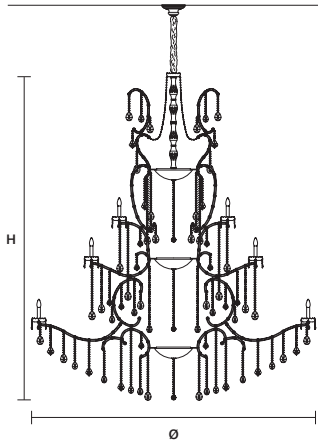

AQABA S 70/150/380

∅ 150 cm / 59.10"
 H 380 cm / 149.60"
 ■ 105 kg / 231.00 lb

STANDARD LIGHTING 
 70×E14×10 W MAX (NOT INCL.)

INTEGRATED LED LIGHTING 
 RGB-W 70×LED SOURCE - 595 W TOT
 DW 70×LED SOURCE - 567 W TOT

Ⓜ : for the US market, refer to the relevant price list.

AQABA S 70/245/290

∅ 245 cm / 96.50"
 H 290 cm / 114.20"
 ■ 233 kg / 512.60 lb

STANDARD LIGHTING 
 70×E14×10 W MAX (NOT INCL.)

INTEGRATED LED LIGHTING 
 RGB-W 70×LED SOURCE - 595 W TOT
 DW 70×LED SOURCE - 567 W TOT