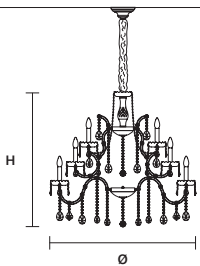

AQABA S 24/130/100

∅ 130 cm / 51.20"
 H 100 cm / 39.40"
 ■ 41 kg / 90.20 lb

STANDARD LIGHTING 
 24×E14×10 W MAX (NOT INCL.)

INTEGRATED LED LIGHTING 
 RGB-W 24×LED SOURCE - 204 W TOT
 DW 24×LED SOURCE - 194,4 W TOT

AQABA S 24/155/130

∅ 155 cm / 61.00"
 H 130 cm / 51.20"
 ■ 55 kg / 121.00 lb

STANDARD LIGHTING 
 24×E14×10 W MAX (NOT INCL.)

INTEGRATED LED LIGHTING 
 RGB-W 24×LED SOURCE - 204 W TOT
 DW 24×LED SOURCE - 194,4 W TOT

AQABA S 25/100/90

∅ 100 cm / 39.40"
 H 90 cm / 35.40"
 ■ 30 kg / 66.00 lb

STANDARD LIGHTING 
 25×E14×10 W MAX (NOT INCL.)

INTEGRATED LED LIGHTING 
 RGB-W 25×LED SOURCE - 212,5 W TOT
 DW 25×LED SOURCE - 202,5 W TOT