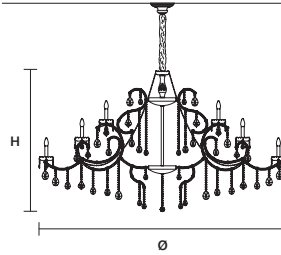

AQABA S 48/215/120

∅ 215 cm / 84.60"
H 120 cm / 47.20"
■ 93 kg / 204.60 lb

STANDARD LIGHTING
48×E14×10 W MAX (NOT INCL.)

INTEGRATED LED LIGHTING
RGB-W 48×LED SOURCE - 408 W TOT
DW 48×LED SOURCE - 388,8 W TOT