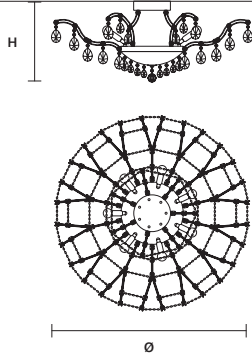

Ⓜ : for the US market, refer to the relevant price list.

AQABA S 70/245/290

∅ 245 cm / 96.50"
 H 290 cm / 114.20"
 ■ 233 kg / 512.60 lb

STANDARD LIGHTING 
 70×E14×10 W MAX (NOT INCL.)

INTEGRATED LED LIGHTING 
 RGB-W 70×LED SOURCE - 595 W TOT
 DW 70×LED SOURCE - 567 W TOT

AQABA S 116/245/400

∅ 245 cm / 96.50"
 H 400 cm / 157.50"
 ■ 200 kg / 440.00 lb

STANDARD LIGHTING 
 116×E14×10 W MAX (NOT INCL.)

INTEGRATED LED LIGHTING 
 RGB-W 116×LED SOURCE - 986 W TOT
 DW 116×LED SOURCE - 939,6 W TOT

 : for the US market, refer to the relevant price list.

AQABA PL 5/82/36

∅ 82 cm / 32.30"
 H 36 cm / 14.20"
 ■ 15 kg / 33.00 lb

STANDARD LIGHTING  
 5×E14×10 W MAX (NOT INCL.)

INTEGRATED LED LIGHTING  
 RGB-W 5×LED SOURCE - 42,5 W TOT
 DW 5×LED SOURCE - 40,5 W TOT

AQABA PL 7/100/40

∅ 100 cm / 39.40"
 H 40 cm / 15.70"
 ■ 25 kg / 55.00 lb

STANDARD LIGHTING  
 7×E14×10 W MAX (NOT INCL.)

INTEGRATED LED LIGHTING  
 RGB-W 7×LED SOURCE - 59,5 W TOT
 DW 7×LED SOURCE - 56,7 W TOT