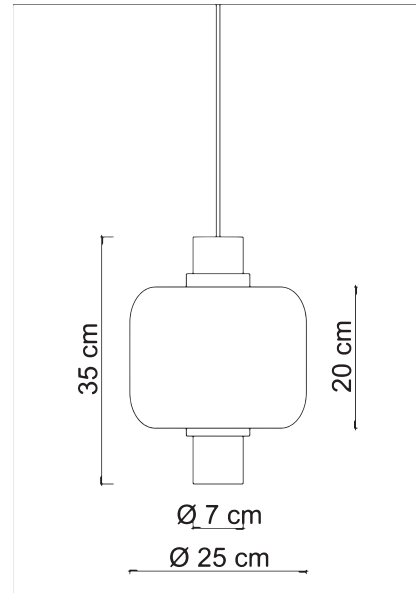

ZHEN

Hanging lamp

Zhen, the lamp with oriental hints, is an elegant glass pendant adorned with an outer glass and an internally laser-engraved metal tube for a uniform light diffusion effect. Its balanced dimensions and meticulous finishes make it perfect for any environment. With Zhen, you can add a touch of refinement and unique charm to every space. Available in finishes copper, bronze, smoky and crystal. The additional options enhance versatility, allowing for personalized atmospheres. Whether aiming for a modern or elegant touch, Zhen offers endless design possibilities.

8941	ZHEN/BR
8910	ZHEN/C
8927	ZHEN/F
8934	ZHEN/R
Power	1 x max 26W
Input	220/240 V - 50/60Hz
Lampholder	E27 - Bulb not included
IP	20
L. Wire	500 cm

Item do not completed of ceiling base, check compatibility at pag. 506 of catalogue

PACKAGING DATA :

Packages	1
Net Weight	3,1kg
Gross Weight	4,6kg
Volume	0,0551 m ³

Any interventions on the light source of this article must be carried out by qualified personnel or by the manufacturer himself.
Any operation carried out without prior consultation with Contemporanea srl will void the guarantee