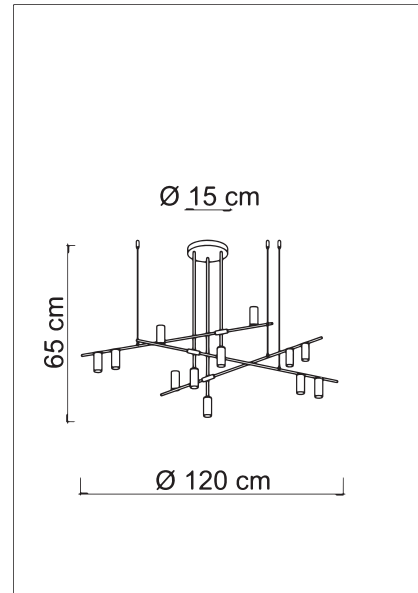

JURI

Ceiling lamp

Its distinctive shape and minimal design make this suspension the suitable light source for any environment, both private and public. The GU10 diffusers with bulb create a play of lights, making the atmosphere simply unique.

2000	JURI
Power	12 x max 9W
Input	220/240 V - 50/60Hz
Lampholder	GU10 - Bulb included
IP	20

PACKAGING DATA :

Packages	1
Net Weight	3,6kg
Gross Weight	3,8kg
Volume	0,1011 m³

Any interventions on the light source of this article must be carried out by qualified personnel or by the manufacturer himself.
Any operation carried out without prior consultation with Contemporanea srl will void the guarantee

CE [EAC] RoHS

MATERIAL :

Frame	Metal
Diffuser	Light Source
Wire	Fabric

FINISHING TABLE :

Frame	Matt Black + Brushed brass