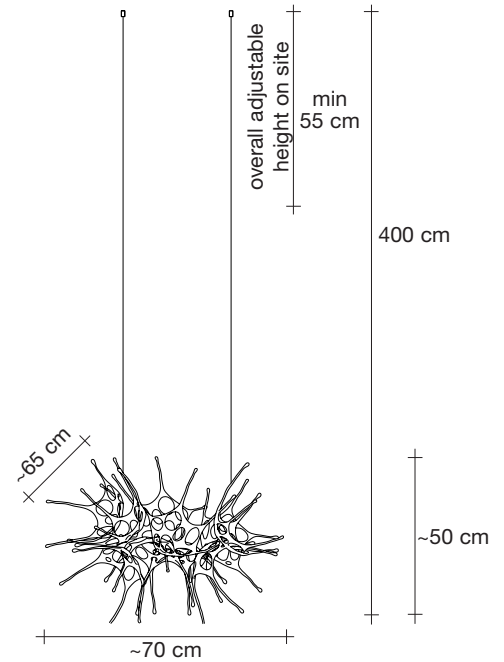

Name
Dragon
oval

Materials
brass

Finishes | Code

polished brass
OE02S E8 N5

Body