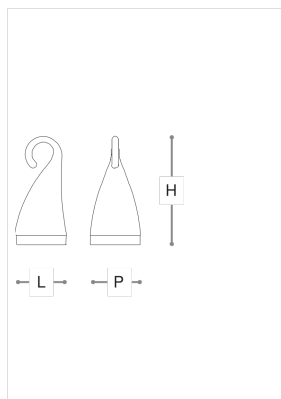

4039/L

Ligea

LORENZO GECHELIN

Incanto

Compact cordless table lamp with eight hours of battery life. Striped blown glass diffuser with white or aquamarine shaded finish. Metal structure with iron grey finish. Touch sensor for dimming.

WORLDWIDE

Dimensions	Light Source	Kg	Dimming	Dimming on request
Ø 12 - H 30	2,2w - 250 lumen - CRI>80 - 3000K	2	TOUCH	

NORTH AMERICA

Dimensions	Light Source	Lb	Dimming	Dimming on request
Ø 5 - H 12	2,2w - 250 lumen - CRI>80 - 3000K	4		

CODE	Structure METAL	Diffuser GLASS
04039LP0 001	CDF Iron grey	SHADED WHITE
04039LP0 002	CDF Iron grey	AQUA MARINA

Note

Technical drawing, dimensions and light sources refer to the main photo variant. Dimming on request could lead to an increase in the size of the canopy. For available color variants, consult the technical data sheet.