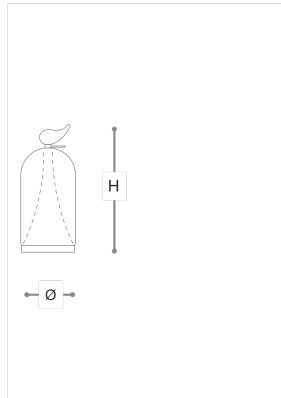

4030/LP Munetta

DANILO DE ROSSI

Incanto

Compact cordless table lamp with eight hours of battery life. Shaped blown glass diffuser with blue shaded or copper "Lustro" finish and crystal curl. White glass internal diffuser. Metal structure with iron grey or brushed copper finish. Crystal detail. Touch sensor for adjustment.

WORLDWIDE

Dimensions	Light Source	Kg	Dimming	Dimming on request
Ø 11 - H 26	2,2w - 250 lumen - CRI>80 - 3000K	1	TOUCH	

NORTH AMERICA

Dimensions	Light Source	Lb	Dimming	Dimming on request
Ø 4 - H 10	2,2w - 250 lumen - CRI>80 - 3000K	2		

CODE	Structure METAL	Body GLASS	Diffuser GLASS
04030LP0 001	CDF Iron grey	SHADED MIDNIGHT BLUE	WHITE

Note

Technical drawing, dimensions and light sources refer to the main photo variant. Dimming on request could lead to an increase in the size of the canopy. For available color variants, consult the technical data sheet.