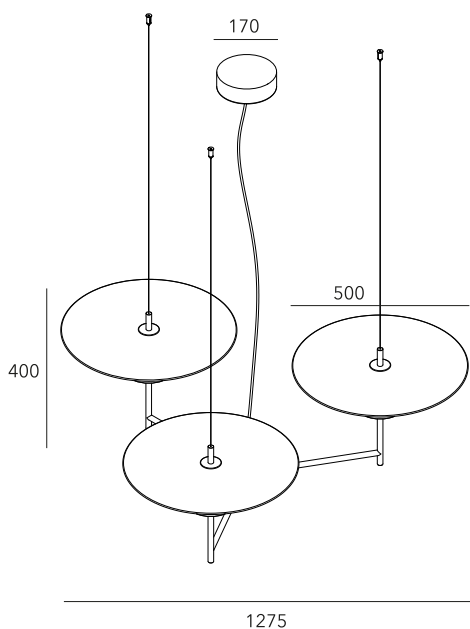

Structure

Antic Brass

Galvanic black

Flamed brass

GLASS

Textured glass

Mounting	Pendant	Dimmable	Yes (TRIAC, trailing edge)	Marking	CE IP20 F □
Environment	Indoor	Source	Included	Weight	8kg
Lampshade	Metal & Glass		Led 3x7w 2700k 3500lm	Cord lenght	2000mm adjustable ; other length on request.
Frame	Cord & Metal	Voltage	220-250V