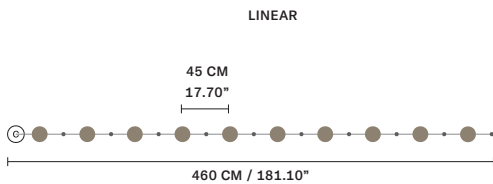

SUGGESTED CONFIGURATION FOR C10

Ⓢ : for the US market, refer to the relevant price list.