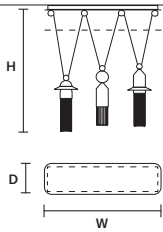

SUGGESTED CONFIGURATION FOR C3

SUGGESTED CONFIGURATION FOR C5

SUGGESTED CONFIGURATION FOR C10

Ⓢ : for the US market, refer to the relevant price list.

NAPPE C3 LN 75 

W 75 cm / 29.50"
 D 20 cm / 7.90"
 H MAX 155 cm / 61.00"
STANDARD INTEGRATED LED LIGHTING
 3 x 16,2 W CRI>90
 3000 K - 2064 NOMINAL LM
ON REQUEST
 3 x 16,2 W CRI>90
 2700 K - 1960 NOMINAL LM
DIMMABLE
 1-10V + PUSH