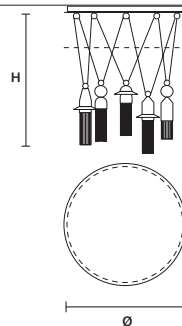

NAPPE C5 RD 80

ø 80 cm / 31.50"
H MAX 155 cm / 61.00"
STANDARD INTEGRATED LED LIGHTING
5 x 27 W CRI>90
3000 K - 3440 NOMINAL LM
ON REQUEST
5 x 27 W CRI>90
2700 K - 3268 NOMINAL LM
DIMMABLE
1-10V + PUSH