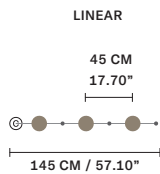

SUGGESTED CONFIGURATION FOR C3