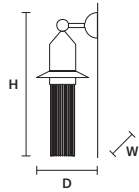

DIMMABLE

NO