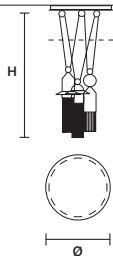

NAPPE C3 RD 40

ø 40 cm / 15.70"
H MAX 155 cm / 61.00"
STANDARD INTEGRATED LED LIGHTING
3 x 16,2 W CRI>90
3000 K - 2064 NOMINAL LM
ON REQUEST
3 x 16,2 W CRI>90
2700 K - 1960 NOMINAL LM
DIMMABLE
1-10V + PUSH