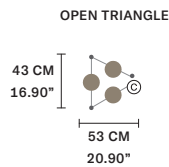

SUGGESTED CONFIGURATION FOR C3