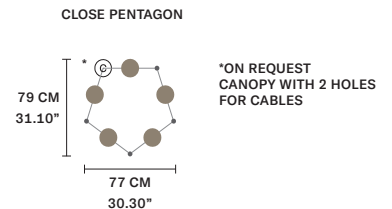

SUGGESTED CONFIGURATION FOR C3

SUGGESTED CONFIGURATION FOR C5

SUGGESTED CONFIGURATION FOR C10

Ⓢ : for the US market, refer to the relevant price list.

NAPPE C3 LN 75 

W 75 cm / 29.50"
 D 20 cm / 7.90"
 H MAX 155 cm / 61.00"
STANDARD INTEGRATED LED LIGHTING
 3 x 16,2 W CRI>90
 3000 K - 2064 NOMINAL LM
ON REQUEST
 3 x 16,2 W CRI>90
 2700 K - 1960 NOMINAL LM
DIMMABLE
 1-10V + PUSH