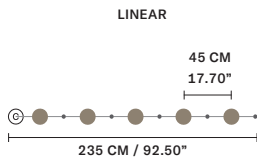

SUGGESTED CONFIGURATION FOR C5