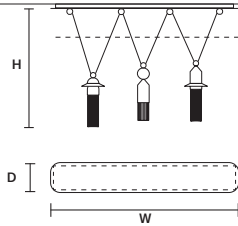

NAPPE C3 LN 125

W 125 cm / 49.20"
D 20 cm / 7.90"
H MAX 155 cm / 61.00"
STANDARD INTEGRATED LED LIGHTING
3 x 16,2 W CRI>90
3000 K - 2064 NOMINAL LM
ON REQUEST
3 x 16,2 W CRI>90
2700 K - 1960 NOMINAL LM
DIMMABLE
1-10V + PUSH