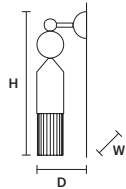

NAPPE APP N4

W 7,5 cm / 3.00"
D 14 cm / 5.50"
H 40 cm / 15.70"

STANDARD INTEGRATED LED LIGHTING

5,4 W CRI>90
3000 K - 688 NOMINAL LM

ON REQUEST

5,4 W CRI>90
2700 K - 653 NOMINAL LM

DIMMABLE

NO