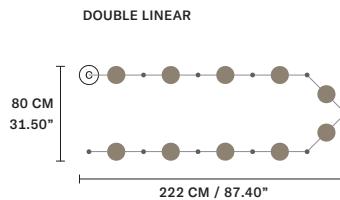

SUGGESTED CONFIGURATION FOR C10

Ⓢ : for the US market, refer to the relevant price list.