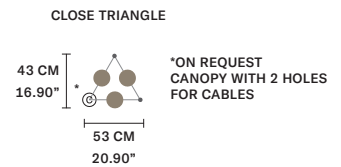

SUGGESTED CONFIGURATION FOR C3

SUGGESTED CONFIGURATION FOR C5

SUGGESTED CONFIGURATION FOR C10

Ⓢ : for the US market, refer to the relevant price list.

NAPPE C3 LN 75 

W 75 cm / 29.50"
 D 20 cm / 7.90"
 H MAX 155 cm / 61.00"
STANDARD INTEGRATED LED LIGHTING
 3 x 16,2 W CRI>90
 3000 K - 2064 NOMINAL LM
ON REQUEST
 3 x 16,2 W CRI>90
 2700 K - 1960 NOMINAL LM
DIMMABLE
 1-10V + PUSH