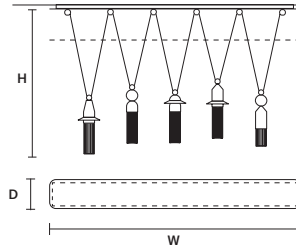

NAPPE C5 LN 175

W 175 cm / 68.90"
D 20 cm / 7.90"
H MAX 155 cm / 61.00"
STANDARD INTEGRATED LED LIGHTING
5 x 27 W CRI>90
3000 K - 3440 NOMINAL LM
ON REQUEST
5 x 27 W CRI>90
2700 K - 3268 NOMINAL LM
DIMMABLE
1-10V + PUSH