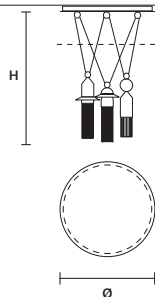

NAPPE C3 RD 60

ø 60 cm / 23.60"
H MAX 155 cm / 61.00"
STANDARD INTEGRATED LED LIGHTING
3 x 16,2 W CRI>90
3000 K - 2064 NOMINAL LM
ON REQUEST
3 x 16,2 W CRI>90
2700 K - 1960 NOMINAL LM
DIMMABLE
1-10V + PUSH