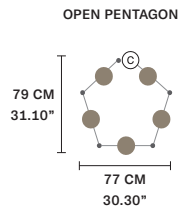

SUGGESTED CONFIGURATION FOR C5