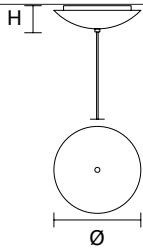

DIMMABLE

NO

SINGLE CANOPY

SIZE		FRAME FINISHINGS	CANOPY FINISHINGS	PRODUCT NAME
Ø	10 cm / 3.90"	● V95	● G12	NAPPE N0-N1-N2-N3-N4
H	5 cm / 2.00"	● V72 ● V51 ● V21 ● V95	● G12	N5-N6-N7-N8-N9
		● V90	● G12	
		● V35 ● V70 ● V84	● G12	
		● G29	● G29	

SINGLE CANOPY

SIZE		FRAME FINISHINGS	CANOPY FINISHINGS	PRODUCT NAME
Ø	22,5 cm / 8.90"	● V95	● F01	NAPPE XL1 - XL2 - XL3
H	6 cm / 2.40"	● V90	● F01	NAPPE XL1 - XL2 - XL3
		● V35 ● V70 ● V84	● F01	NAPPE XL1 - XL2 - XL3
		● V72 ● V51 ● V21 ● V95	● V95	NAPPE XL1
		● V72 ● V51 ● V21 ● V95	● V72	NAPPE XL2
		● V72 ● V51 ● V21 ● V95	● V51	NAPPE XL3

LINEAR CANOPY LN 75

	SIZE	FINISHINGS	PRODUCT NAME
	W	75 cm / 29.50"	● V98
	D	20 cm / 7.90"	
	H	4 cm / 1.60"	
			NAPPE C3 LN 75

LINEAR CANOPY LN 125

	SIZE	FINISHINGS	PRODUCT NAME
	W	125 cm / 49.20"	● V98
	D	20 cm / 7.90"	
	H	4 cm / 1.60"	
			NAPPE C3 LN 125