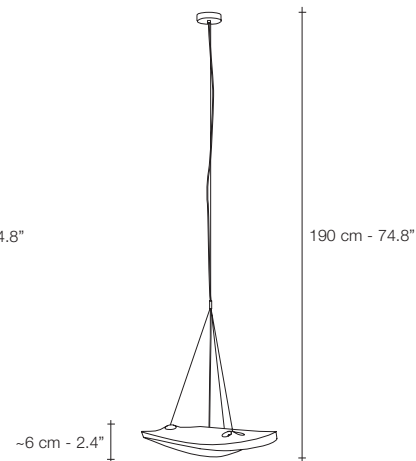

Ø20 cm - 7.9"  
**K011 KK**

Ø20 cm - 7.9"  
**K011**

Ø26 cm - 10.2"  
**K012 KK**

Ø26 cm - 10.2"  
**K012**

~34 cm - 13.4"  
**K031**

CLEAR CRYSTAL

	LIGHT SOURCE	K011 KK	K011	K012 KK	K012	K031
230V	Replaceable LED module	1,5W	1,5W	1,5W	1,5W	3x1,5W
	3000K	135lm	135lm	135lm	135lm	405lm
	2700K	115lm	115lm	115lm	115lm	345lm
	Dimmable	0/1-10V PUSH/DALI	PUSH/DALI	1-10V PUSH/DALI	PUSH/DALI	1-10V PUSH/DALI
120V	Replaceable LED module	1,5W	1,5W	1,5W	1,5W	3x1,5W
	3000K	135lm	135lm	135lm	135lm	405lm
	2700K	115lm	115lm	115lm	115lm	345lm
	Dimmable	0/1-10V PUSH/DALI	no	0/1-10V PUSH/DALI	no	1-10V PUSH

Manta available with integrated LED 3000K or 2700K. Different dimming options on request. Only 3000K version has the ETL certification.