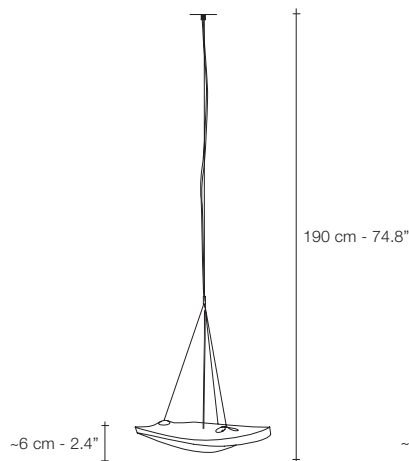

Ø20 cm - 7.9"  
**K011 KK**

Ø20 cm - 7.9"  
**K011**

Ø26 cm - 10.2"  
**K012 KK**

Ø26 cm - 10.2"  
**K012**

~34 cm - 13.4"  
**K031**

CLEAR CRYSTAL

	LIGHT SOURCE	K011 KK	K011	K012 KK	K012	K031
230V	Replaceable LED module	1,5W	1,5W	1,5W	1,5W	3x1,5W
	3000K	135lm	135lm	135lm	135lm	405lm
	2700K	115lm	115lm	115lm	115lm	345lm
	Dimmable	0/1-10V PUSH/DALI	PUSH/DALI	1-10V PUSH/DALI	PUSH/DALI	1-10V PUSH/DALI
120V	Replaceable LED module	1,5W	1,5W	1,5W	1,5W	3x1,5W
	3000K	135lm	135lm	135lm	135lm	405lm
	2700K	115lm	115lm	115lm	115lm	345lm
	Dimmable	0/1-10V PUSH/DALI	no	0/1-10V PUSH/DALI	no	1-10V PUSH

Manta available with integrated LED 3000K or 2700K. Different dimming options on request. Only 3000K version has the ETL certification.