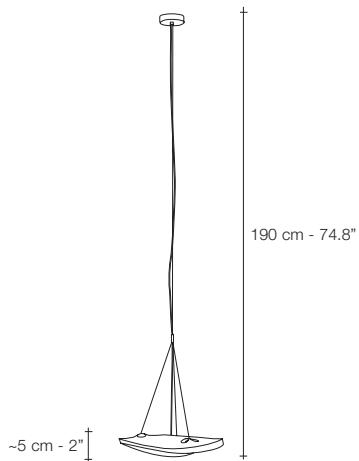

Ø20 cm - 7.9"  
**K011 KK**

Ø20 cm - 7.9"  
**K011**

Ø26 cm - 10.2"  
**K012 KK**

Ø26 cm - 10.2"  
**K012**

~34 cm - 13.4"  
**K031**

CLEAR CRYSTAL

	LIGHT SOURCE	K011 KK	K011	K012 KK	K012	K031
230V	Replaceable LED module	1,5W	1,5W	1,5W	1,5W	3x1,5W
	3000K	135lm	135lm	135lm	135lm	405lm
	2700K	115lm	115lm	115lm	115lm	345lm
	Dimmable	0/1-10V PUSH/DALI	PUSH/DALI	1-10V PUSH/DALI	PUSH/DALI	1-10V PUSH/DALI
120V	Replaceable LED module	1,5W	1,5W	1,5W	1,5W	3x1,5W
	3000K	135lm	135lm	135lm	135lm	405lm
	2700K	115lm	115lm	115lm	115lm	345lm
	Dimmable	0/1-10V PUSH/DALI	no	0/1-10V PUSH/DALI	no	1-10V PUSH

Manta available with integrated LED 3000K or 2700K. Different dimming options on request. Only 3000K version has the ETL certification.