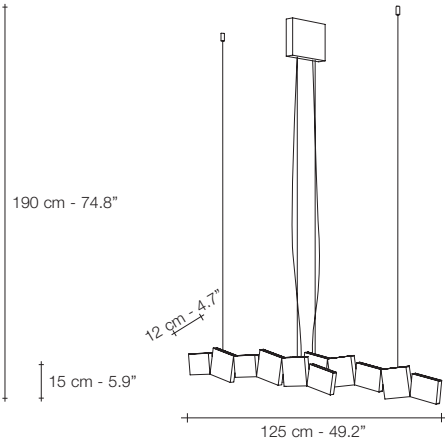

G41S

G40S

RAW METAL

RAW BRASS

NICKEL
PLATED

GOLD
PLATED

MATT WALNUT

		G41S	G40S
230V	 Replaceable LED module 3000K 2700K	12x1,5W 1752 lm 1548 lm	24x1,5W 3504 lm 3096 lm
	Dimmable	1-10V PUSH/DALI	0/1-10V PUSH/DALI
120V	 Replaceable LED module 3000K 2700K	12x1.5W 1752 lm 1548 lm	24x1.5W 3504 lm 3096 lm
	Dimmable	1-10V PUSH	0/1-10V PUSH/DALI