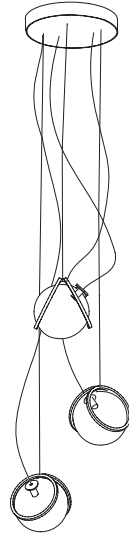

190cm - 74.8"

Ø10cm - 3.9"

U01S KK

190cm - 74.8"

Ø10cm - 3.9"

U01S

190cm - 74.8"

Ø25cm - 9.8"

U03S

RAW BRASS
CLEAR GLASS

POLISHED BRASS
SATIN WHITE
GLASS

	LIGHT SOURCE	U01S KK	U01S	U03S
230V		G4 LED	1,5W	1,5W 3W
	Dimmable	IGBT 10-100kΩ 0/1-10V PUSH/DALI	DALI	IGBT DALI 1-10V PWM
120V		G4 LED	1.5W	3x1.5W
	Dimmable	ELV	no	ELV