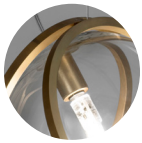

U03S

RAW BRASS
CLEAR GLASS

POLISHED BRASS
SATIN WHITE
GLASS

	LIGHT SOURCE	U01S KK	U01S	U03S
230V		G4 LED	1,5W	1,5W 3W
	Dimmable	IGBT 10-100kΩ 0/1-10V PUSH/DALI	DALI	IGBT DALI 1-10V PWM
120V		G4 LED	1.5W	3x1.5W
	Dimmable	ELV	no	ELV